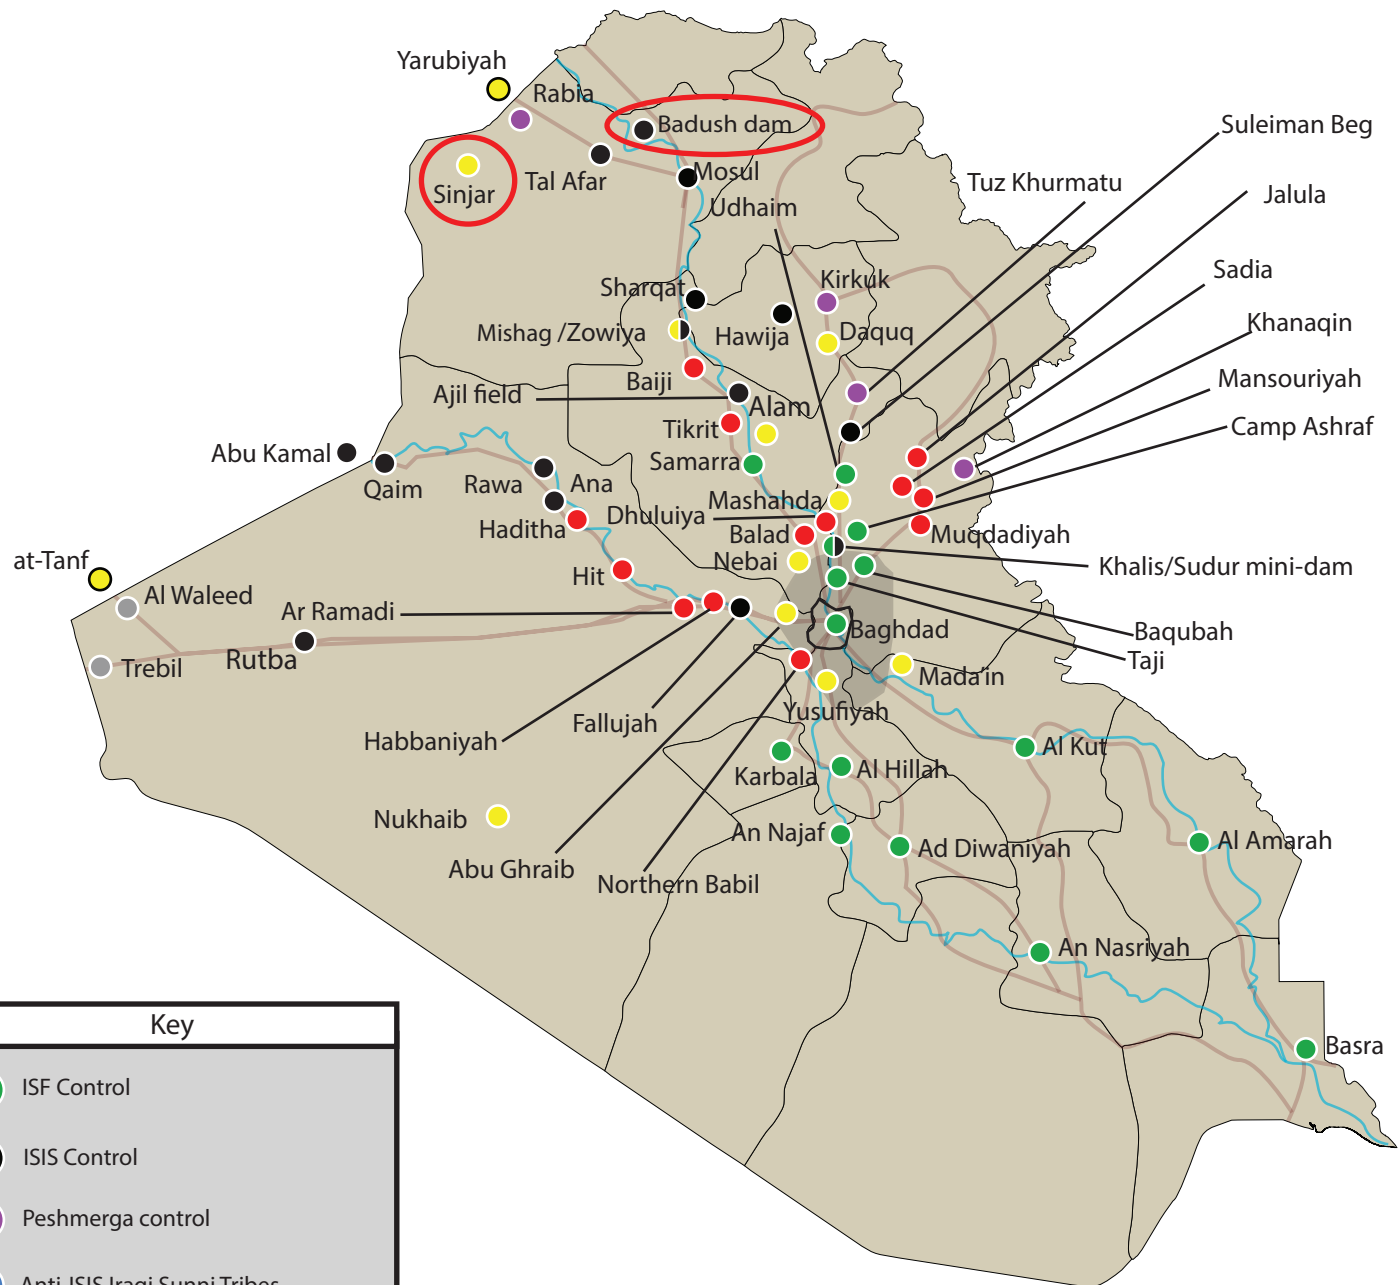

Control of Terrain in Iraq: July 23, 2014

Key

- ISF Control
- ISIS Control
- Peshmerga control
- Anti-ISIS Iraqi Sunni Tribes
- Iraqi Tribes
- Areas ISW is watching
- Contested Area
- Changes since last Control Map

Changes for July 23 update: On July 23, ISIS took control of the Badush dam (under construction) and nearby facilities northwest of Mosul after Peshmerga forces withdrew from the area. Sadia is an area seeing clashes between ISIS and other anti-government groups against the ISF and Peshmerga. Although still controlled by the Peshmerga, ISIS has targeted Sinjar since July 17, which is why its status is now changed to an area ISW is watching.