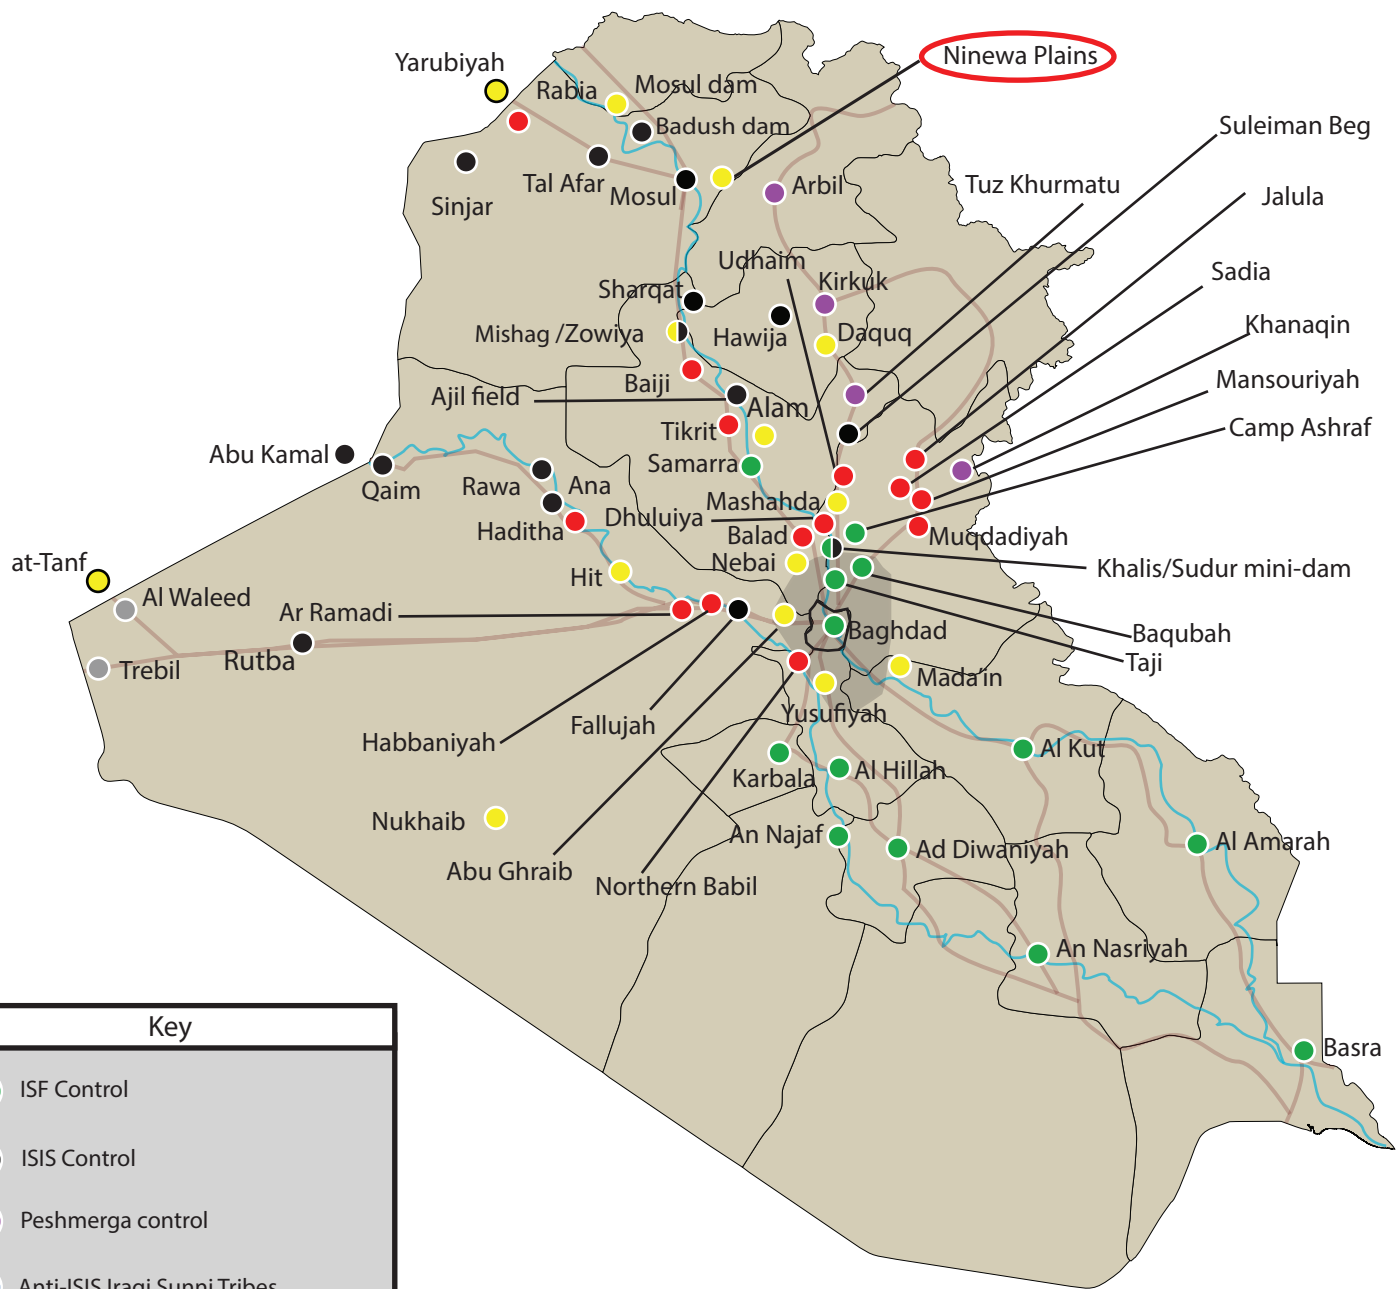

# Control of Terrain in Iraq: August 7, 2014

Key	
<span style="color: green;">●</span>	ISF Control
<span style="color: black;">●</span>	ISIS Control
<span style="color: purple;">●</span>	Peshmerga control
<span style="color: blue;">●</span>	Anti-ISIS Iraqi Sunni Tribes
<span style="color: grey;">●</span>	Iraqi Tribes
<span style="color: yellow;">●</span>	Areas ISW is watching
<span style="color: red;">●</span>	Contested Area
<span style="color: red; border: 1px solid red; border-radius: 50%; padding: 2px;"> </span>	Changes since last Control Map

Content: ISW Iraq Team  
Graphics: Nichole Dicharry

**Changes for August 7 update:** ISIS gunmen deployed to the Ninewa Plains, an area that includes many villages that are historically home to a large Iraqi Christian population. This area is proximate to Iraqi Kurdistan and ISIS has not had a presence there before. The ISIS deployment prompted hundreds of families to flee. Therefore, ISW is placing a watch on this area. Read more about developments in this area in ISW's Iraq SITREP for today – [www.understandingwar.org](http://www.understandingwar.org).