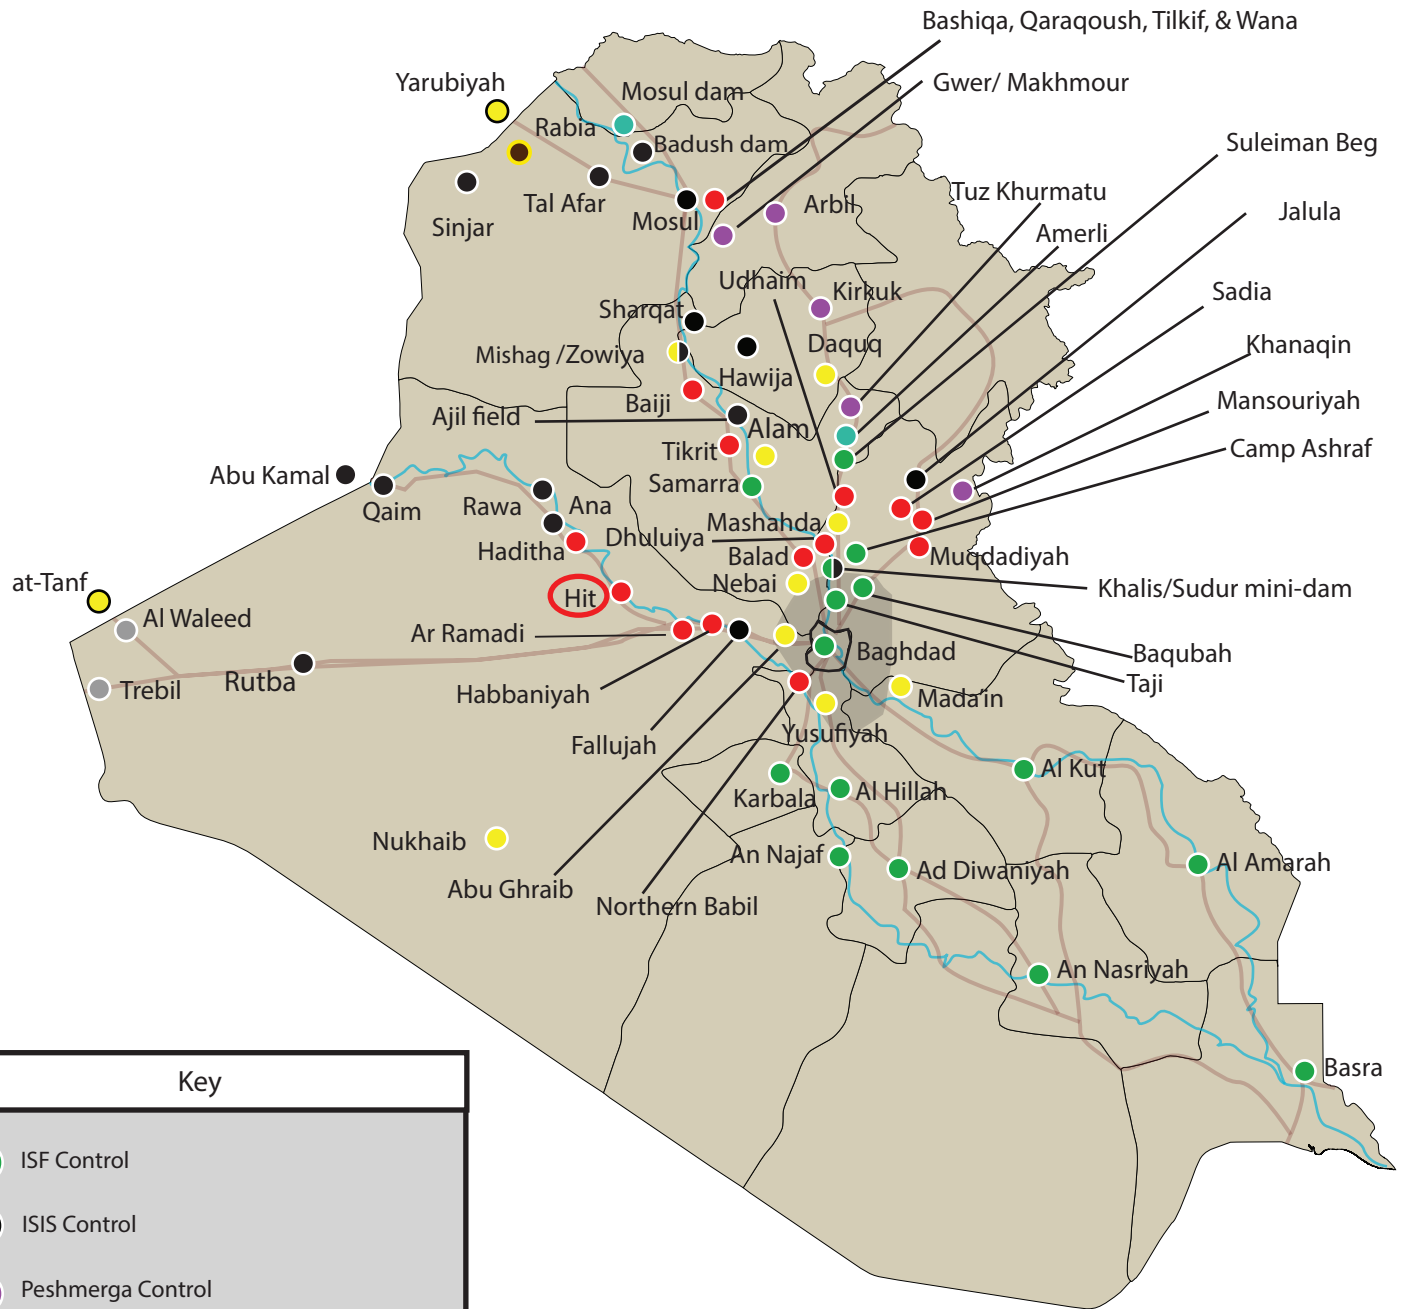

Control of Terrain in Iraq: October 2, 2014

Key	
●	ISF Control
●	ISIS Control
●	Peshmerga Control
●	Peshmerga and Tribal Control
●	ISF and Iraqi Kurdish Security Forces Control
●	Iraqi Tribes
●	Areas ISW is watching
●	Contested Area
 	Changes since last Control Map

Content: Ahmed Ali
 Graphics: Nichole Dicharry

Changes for October 2 update: The Islamic State of Iraq and al-Sham (ISIS) launched a complex attack on the city of Hit on the Euphrates River in Anbar province. It is confirmed that ISIS now controls parts of the city while Iraqi Security Forces and members of the Abu Nimr tribe are reportedly preparing an operation to reclaim ISIS-controlled parts.