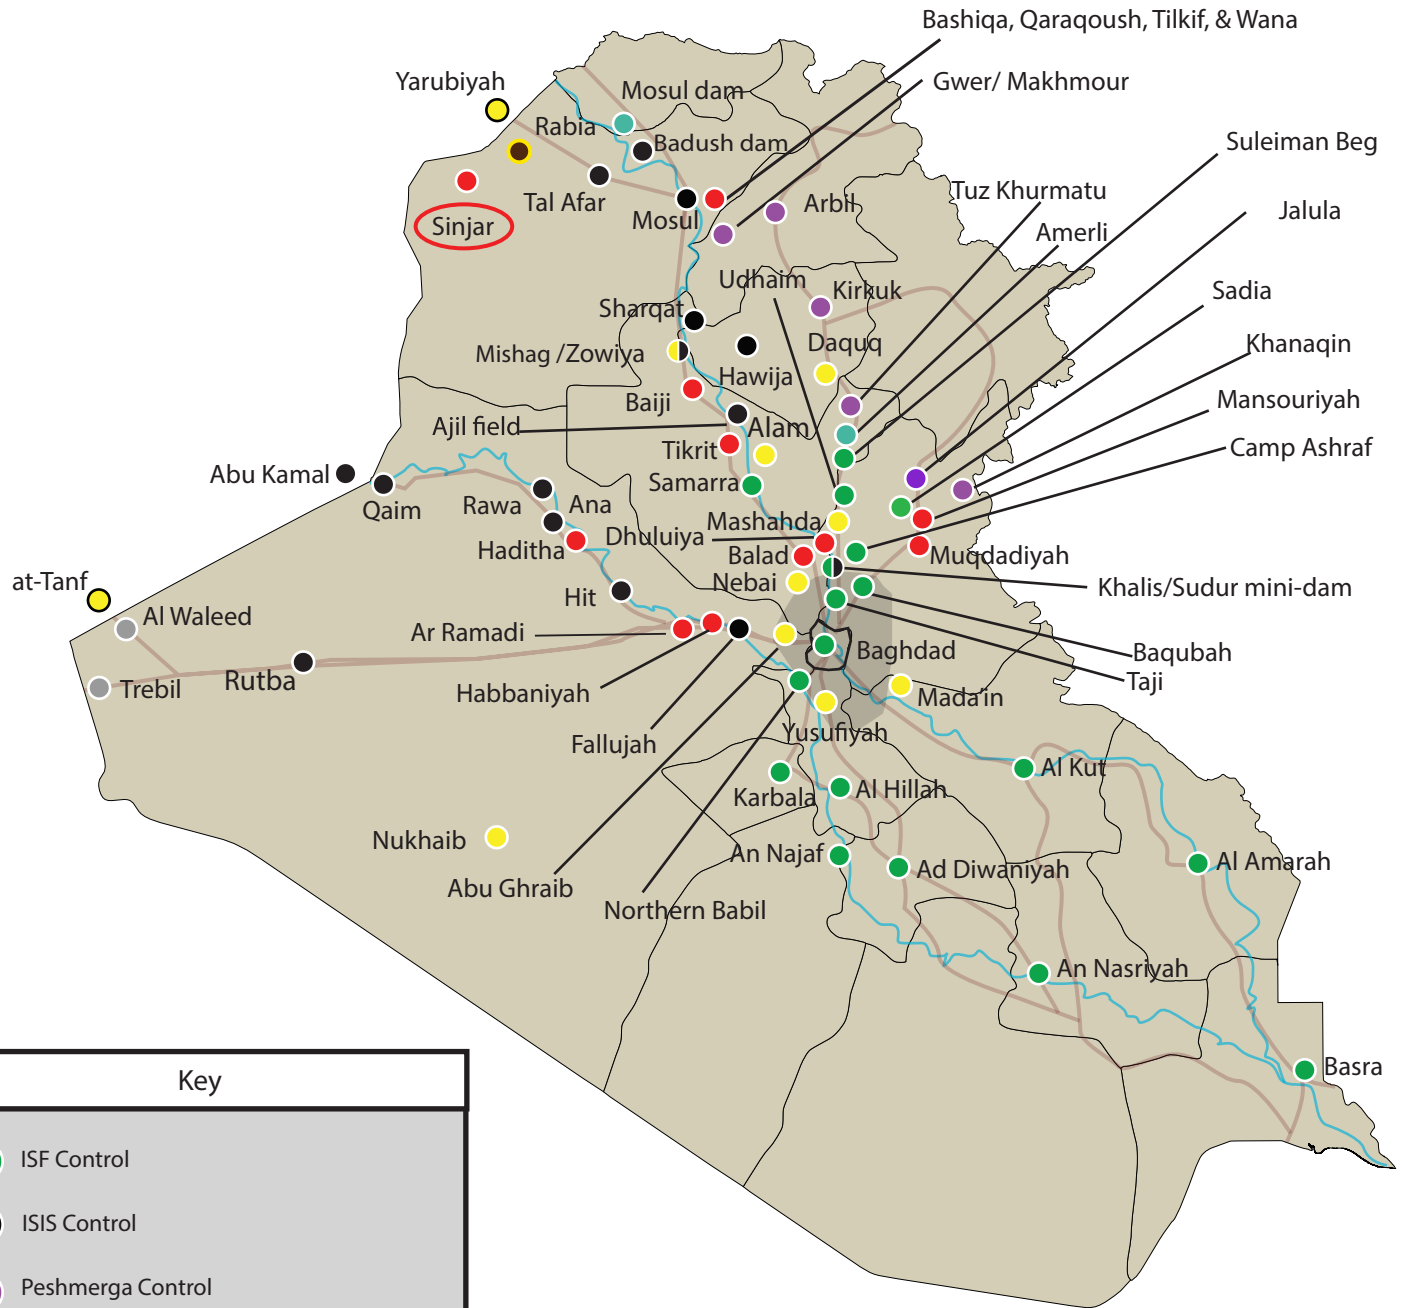

Control of Terrain in Iraq: December 21, 2014

Key	
●	ISF Control
●	ISIS Control
●	Peshmerga Control
●	Peshmerga and Tribal Control
●	ISF and Iraqi Kurdish Security Forces Control
●	Iraqi Tribes
●	Areas ISW is watching
●	Contested Area
 	Changes since last Control Map

100km

Content: Ahmed Ali
Graphics: Nichole Dicharry

Changes for December 21, 2014 Update: On December 20 and 21, Iraqi Kurdish Peshmerga “in coordination” with Syrian Kurdish YPG forces and Iraqi Yazidi fighters entered the center of Sinjar district in western Ninewa province. These forces are now clashing with the Islamic State of Iraq and al-Sham (ISIS) and have reportedly cleared some areas in the city. Therefore, ISW is updating the status of Sinjar.