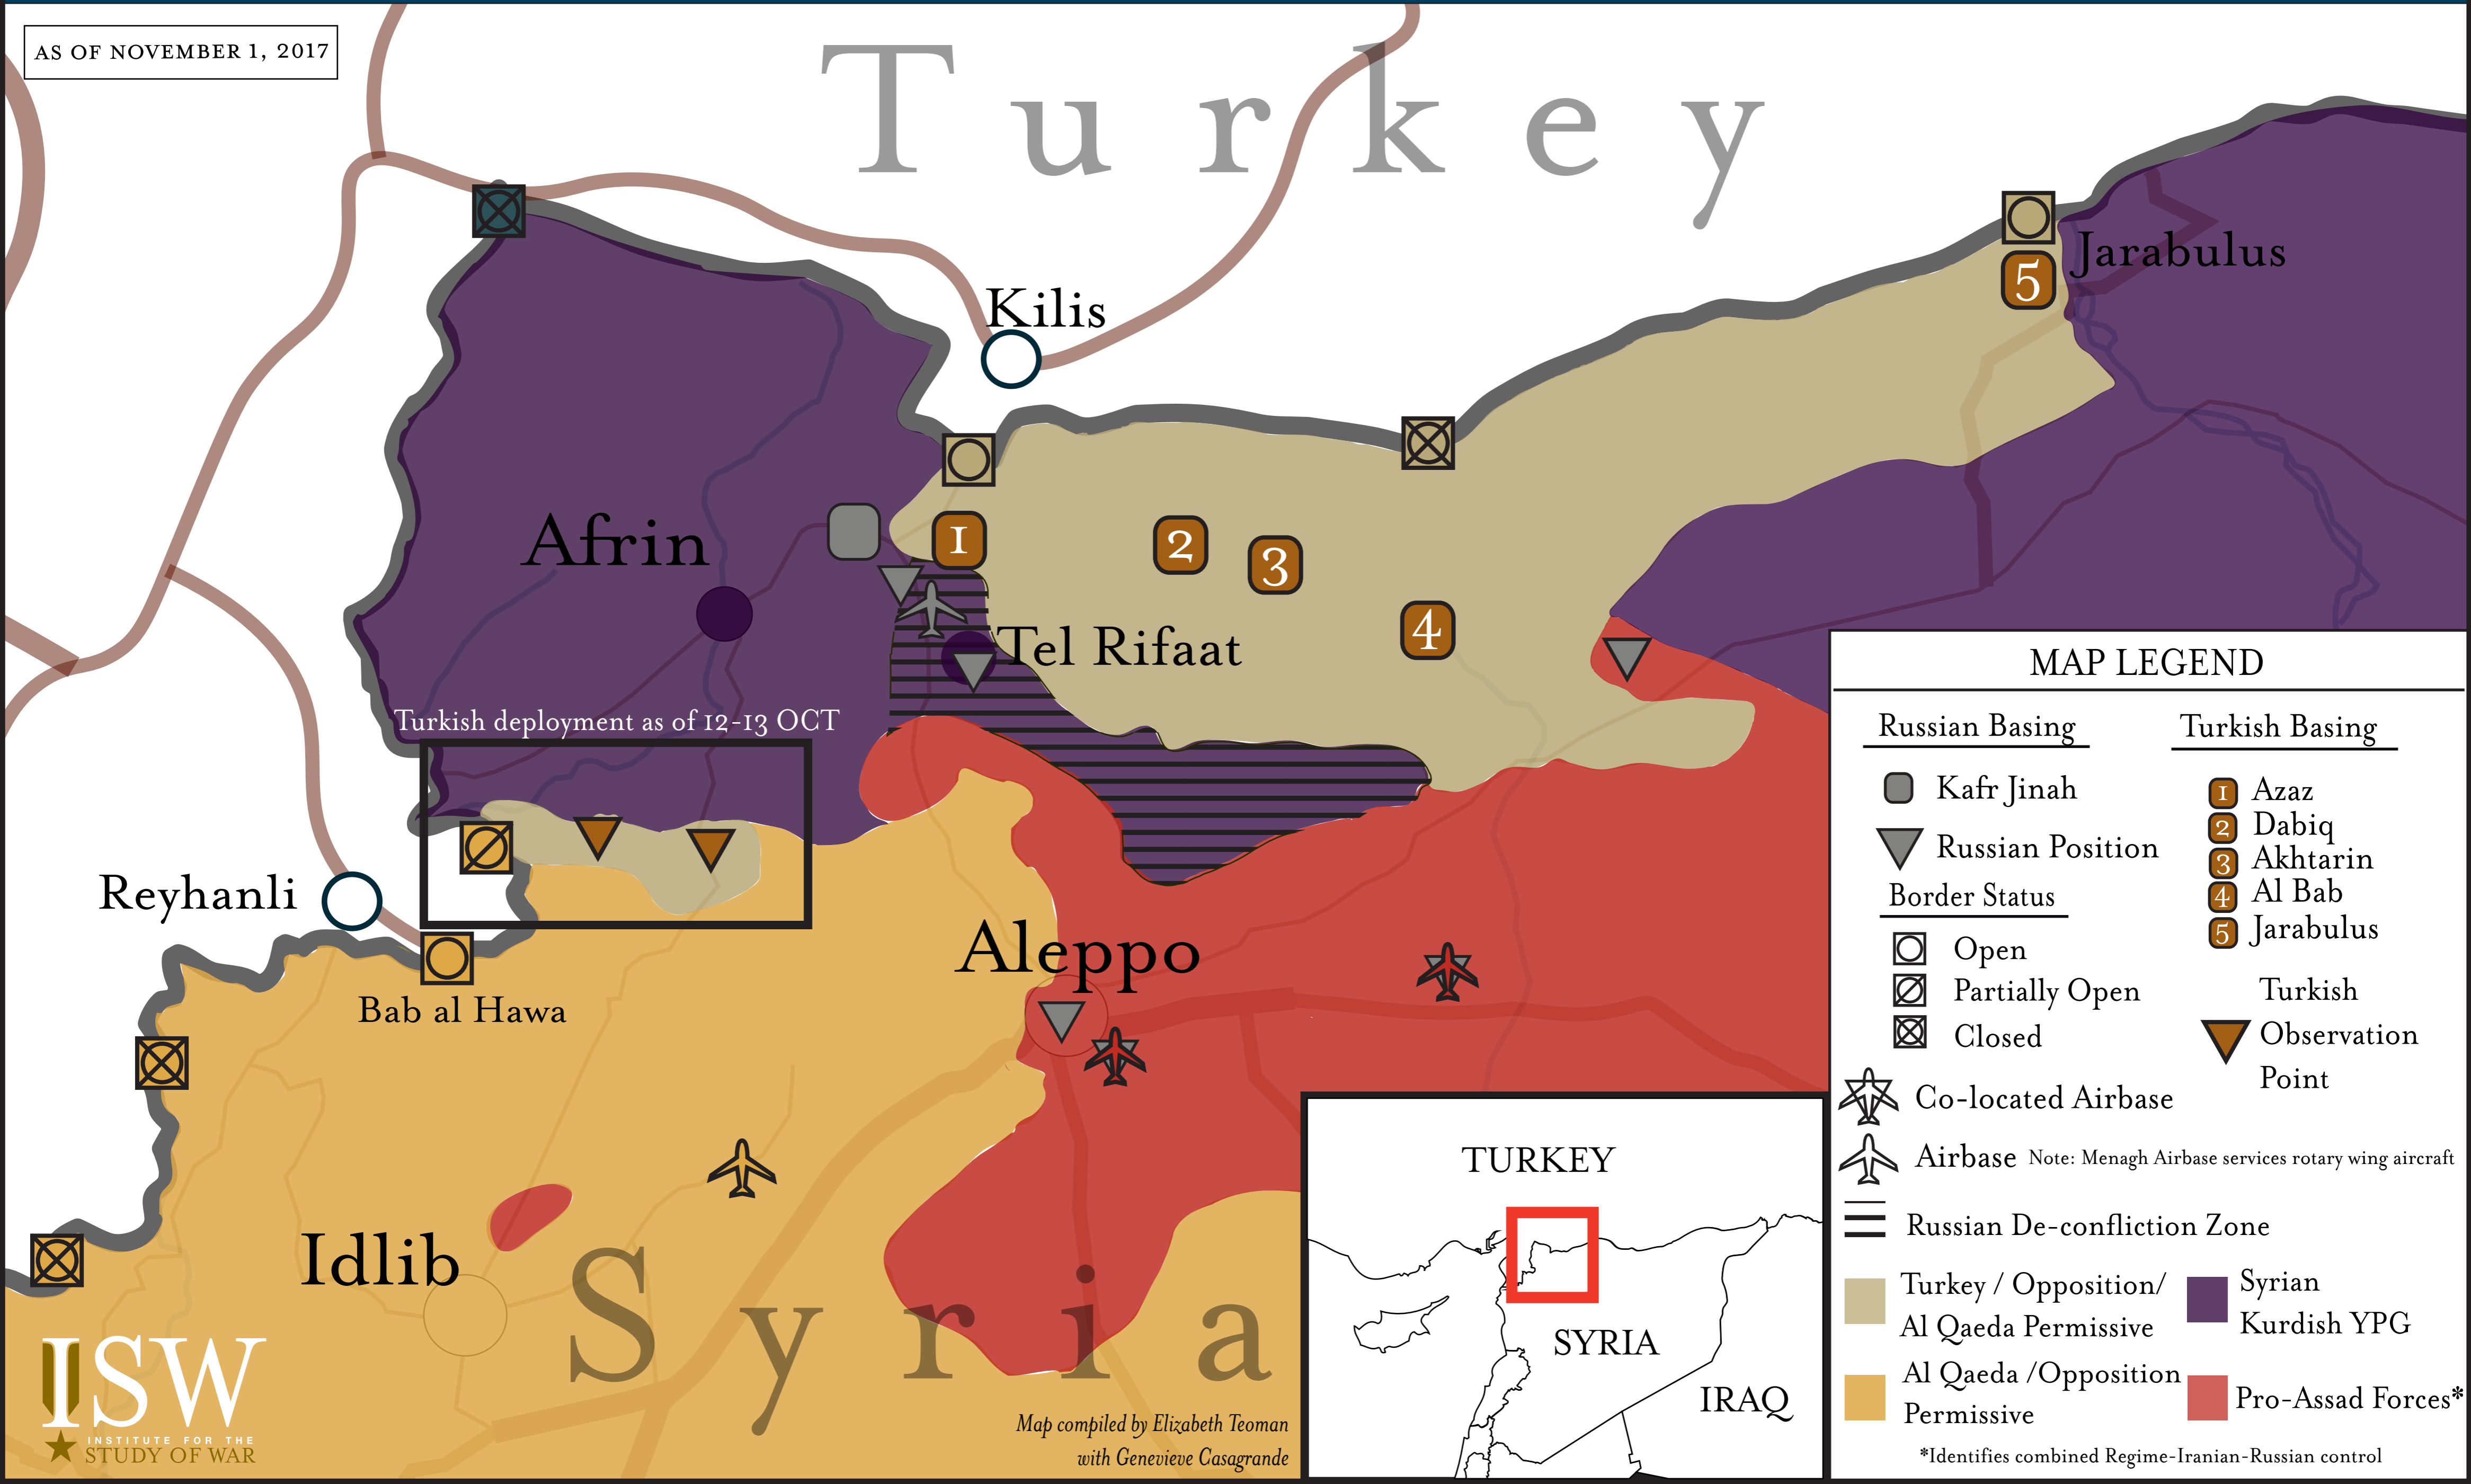

AS OF NOVEMBER 1, 2017

MAP LEGEND	
Russian Basing	Turkish Basing
■ Kafr Jinah	1 Azaz
▼ Russian Position	2 Dabiq
<u>Border Status</u>	
○ Open	3 Akhtarín
◐ Partially Open	4 Al Bab
⊗ Closed	5 Jarabulus
✈ Co-located Airbase	Turkish
✈ Airbase Note: Menagh Airbase services rotary wing aircraft	▼ Observation Point
≡ Russian De-confliction Zone	
■ Turkey / Opposition / Al Qaeda Permissive	■ Syrian Kurdish YPG
■ Al Qaeda /Opposition Permissive	■ Pro-Assad Forces*

*Identifies combined Regime-Iranian-Russian control

Map compiled by Elizabeth Teoman
with Genevieve Casagrande