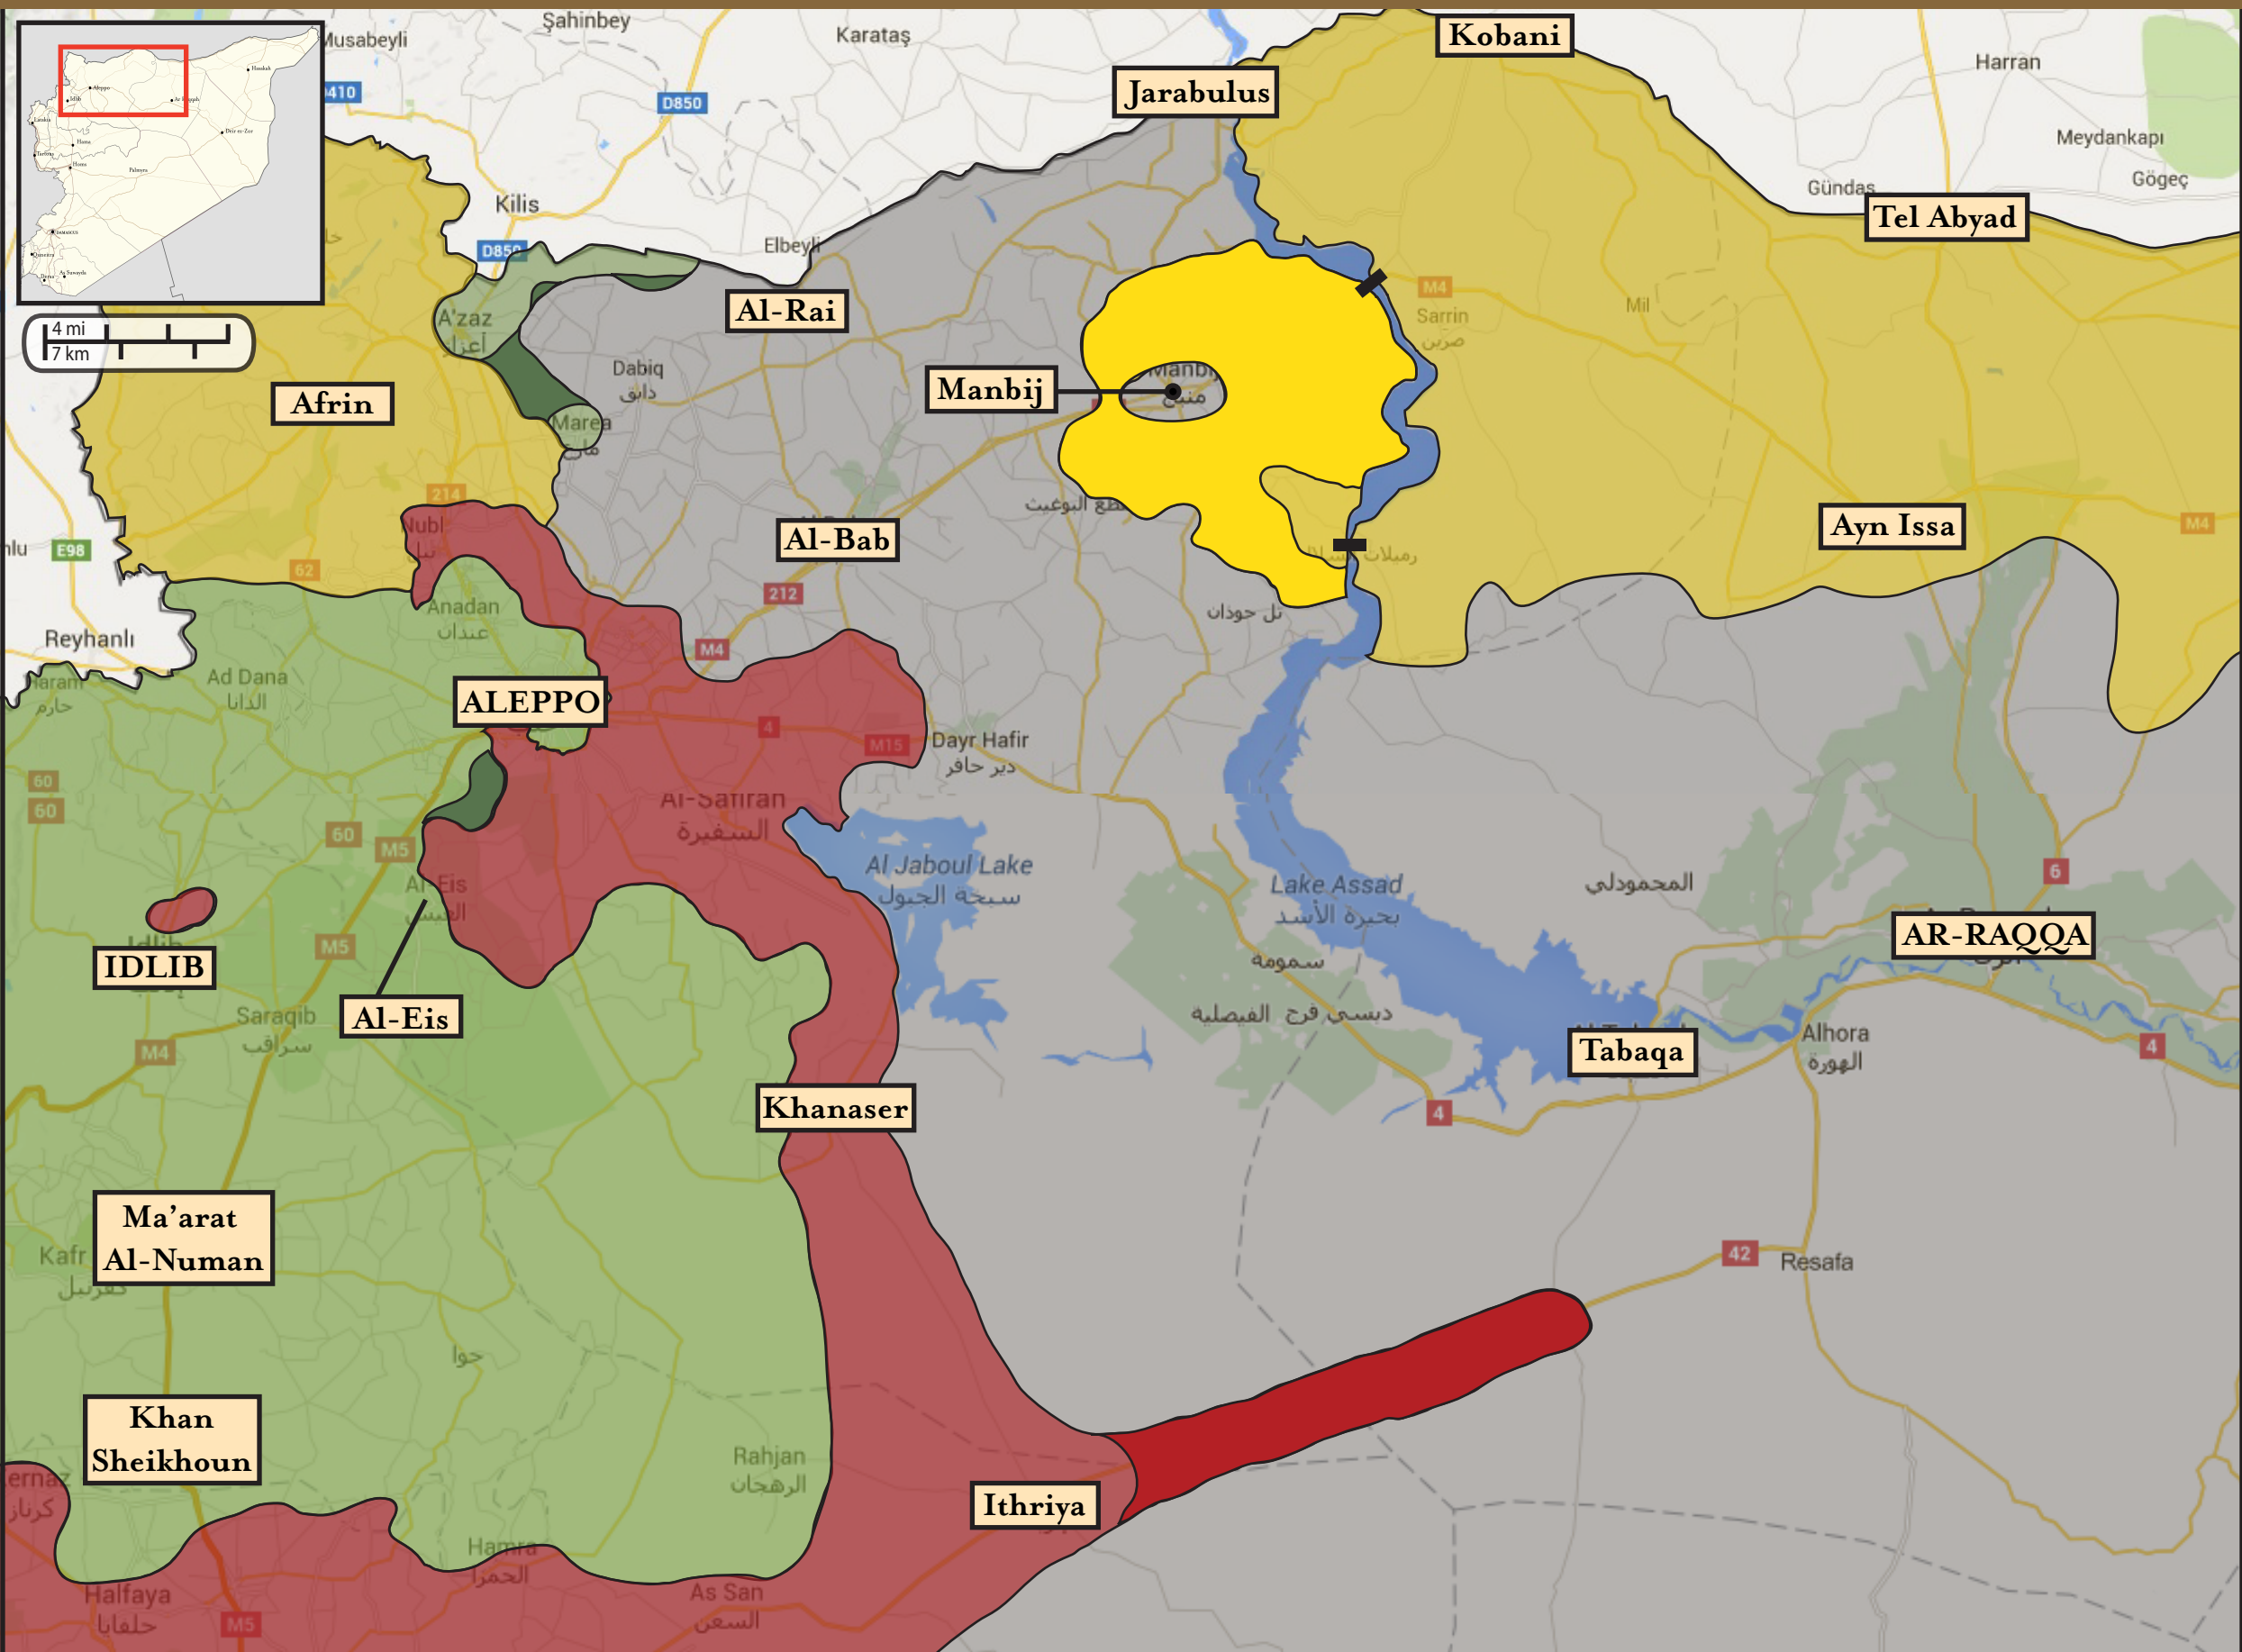

Aleppo Control of Terrain Map: June 01 - 10, 2016

4 mi
7 km

KEY	Regime (01 JUN 2016)	Syrian Kurds (01 JUN 2016)	Opposition (01 JUN 2016)	ISIS
	Regime Gains (10 JUN 2016)	Syrian Kurd Gains (10 JUN 2016)	Opposition Gains (10 JUN 2016)	