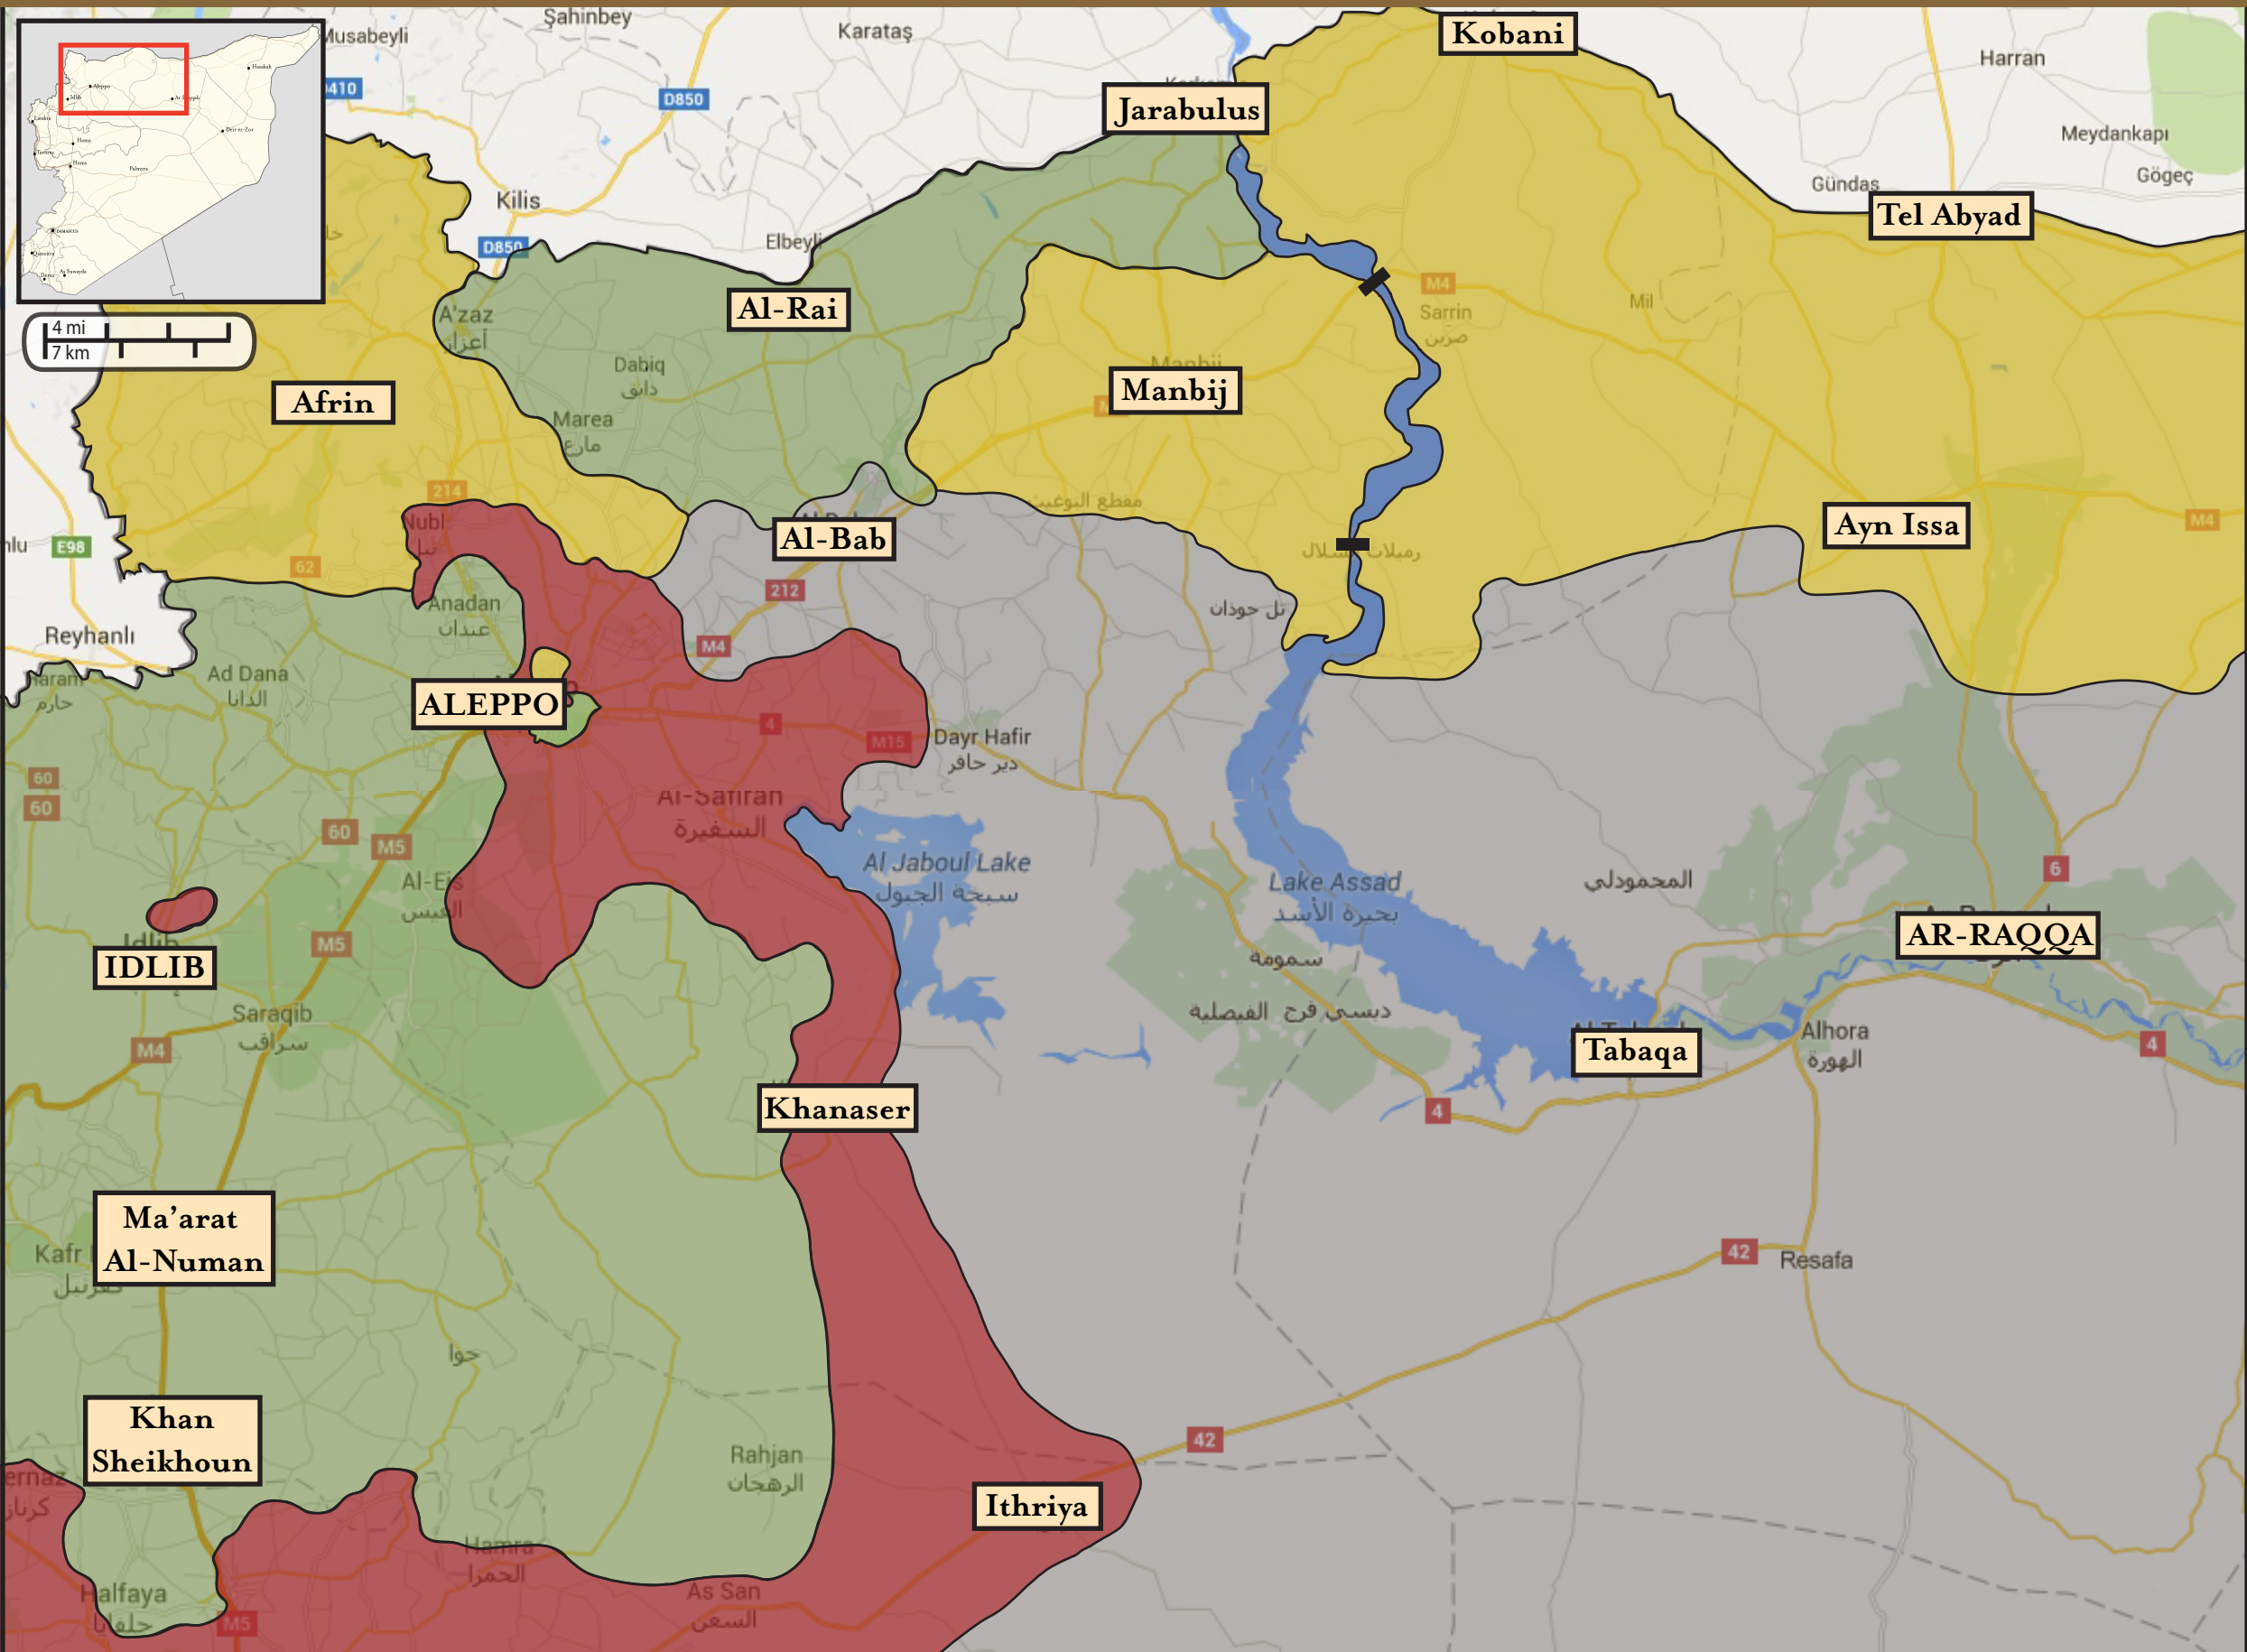

Aleppo Control of Terrain Map: November 29, 2016

KEY | Regime Syrian Kurds Opposition ISIS