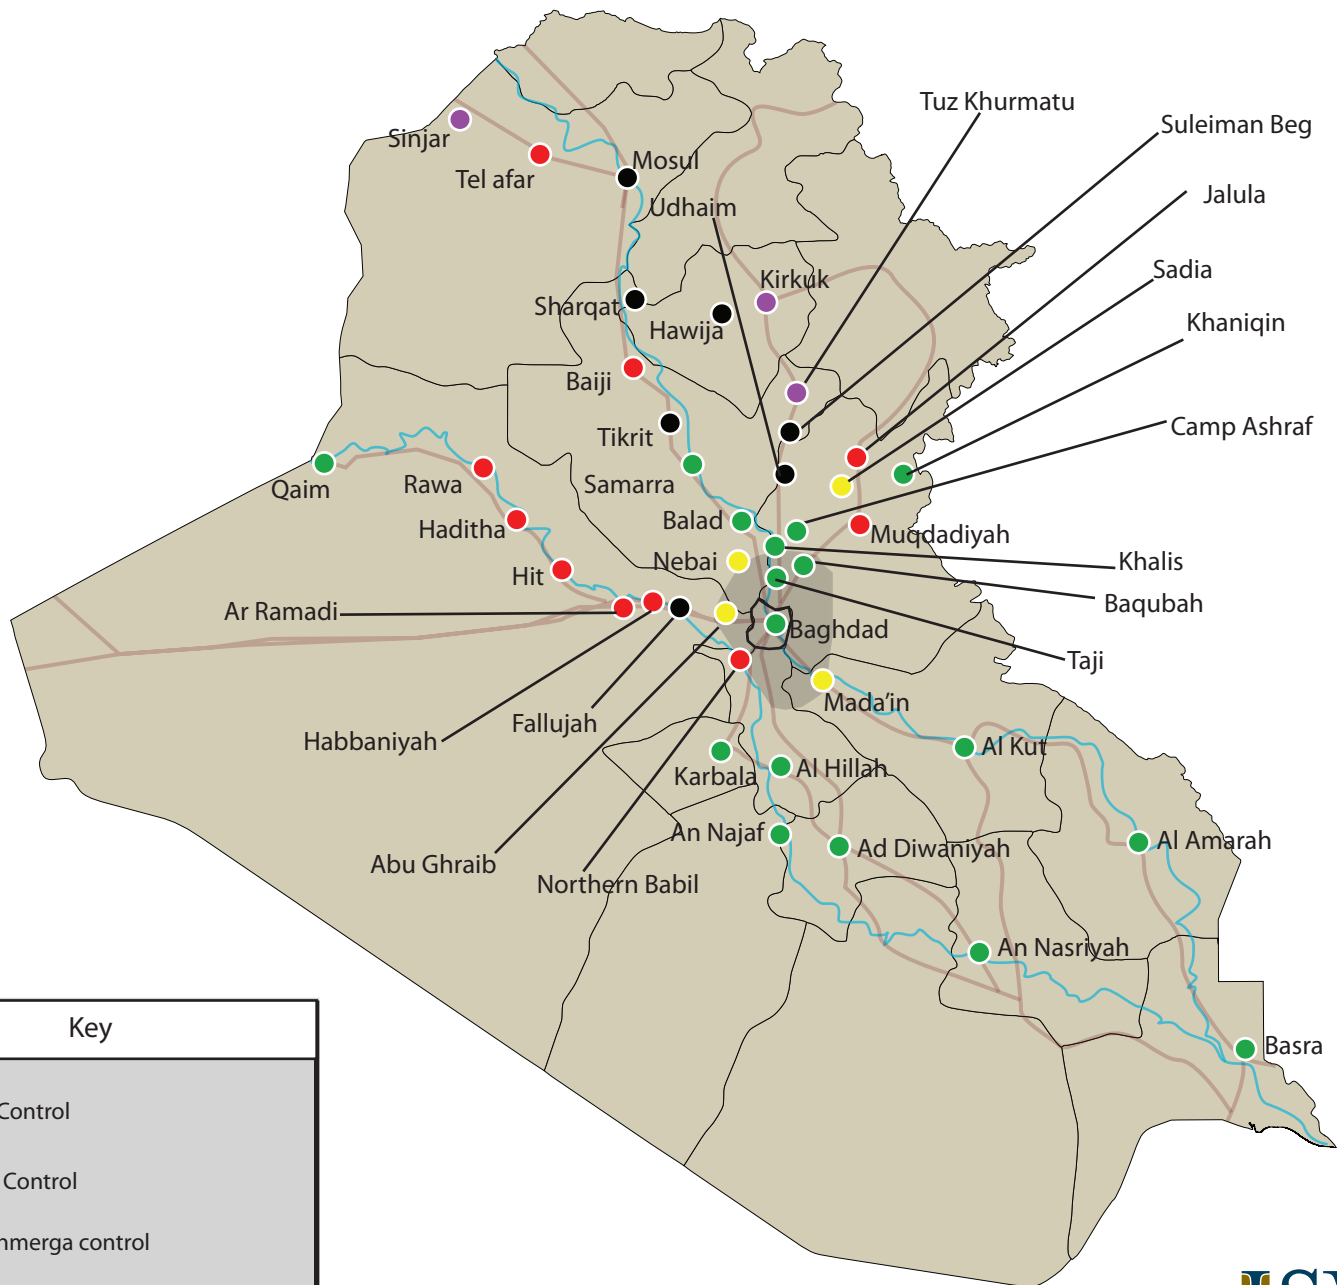

# Control of Terrain in Iraq: June 19, 2014

## Key

- ISF Control
- ISIS Control
- Peshmerga control
- Areas ISW is watching
- Contested Area

Sunni insurgents and JRTN are also claiming offensives in the contested zones. Shi'a militias are active in Samarra, Diyala, and the southern Baghdad Belts.