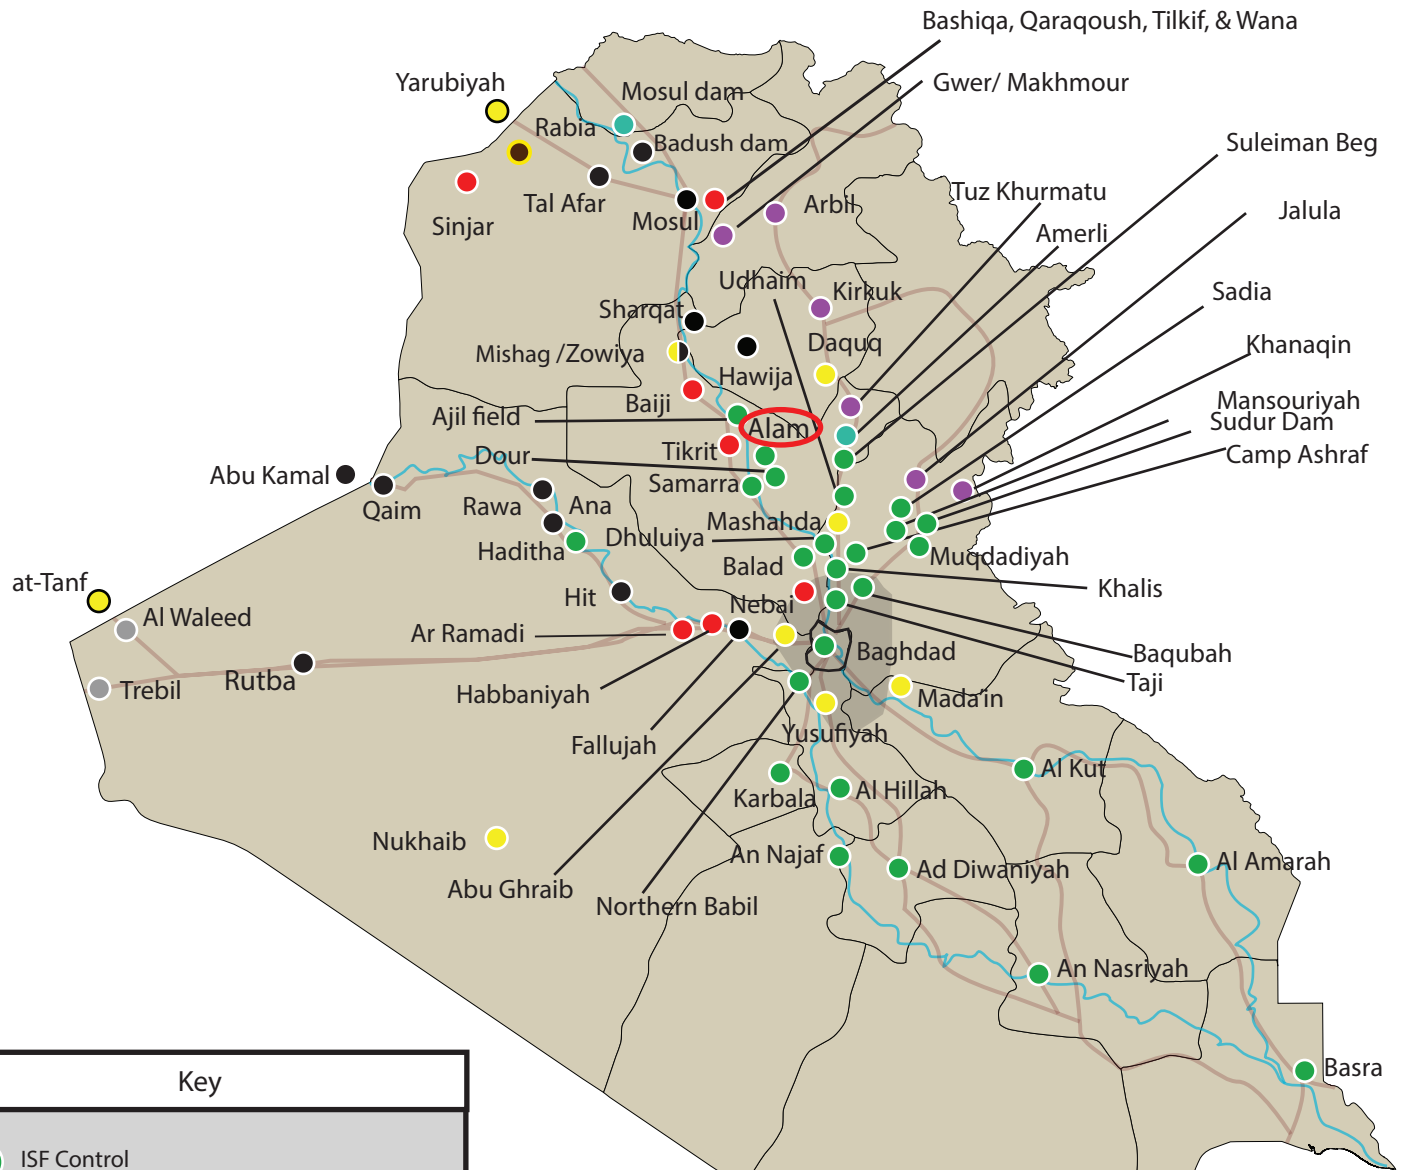

Control of Terrain in Iraq: March 12, 2015

Key	
●	ISF Control
●	ISIS Control
●	Peshmerga Control
●	Peshmerga and Tribal Control
●	ISF and Iraqi Kurdish Security Forces Control
●	Iraqi Tribes
●	Areas ISW is watching
●	Contested Area
 	Changes since last Control Map

Content: Sinan Adnan
 Graphics: John Sauerhoff

The main area of Alam sub-district, northeast of Tikrit, was declared retaken from ISIS by the ISF, Iraqi Shi'a militias, and local Iraqi Sunni fighters on March 9, 2015. Since then, there have been no reports of clashes in the area to suggest a continued presence of ISIS or a concrete effort by ISIS to retake Alam from the control of the combined forces. ISW is therefore changing the status of Alam from ISIS controlled to ISF controlled.