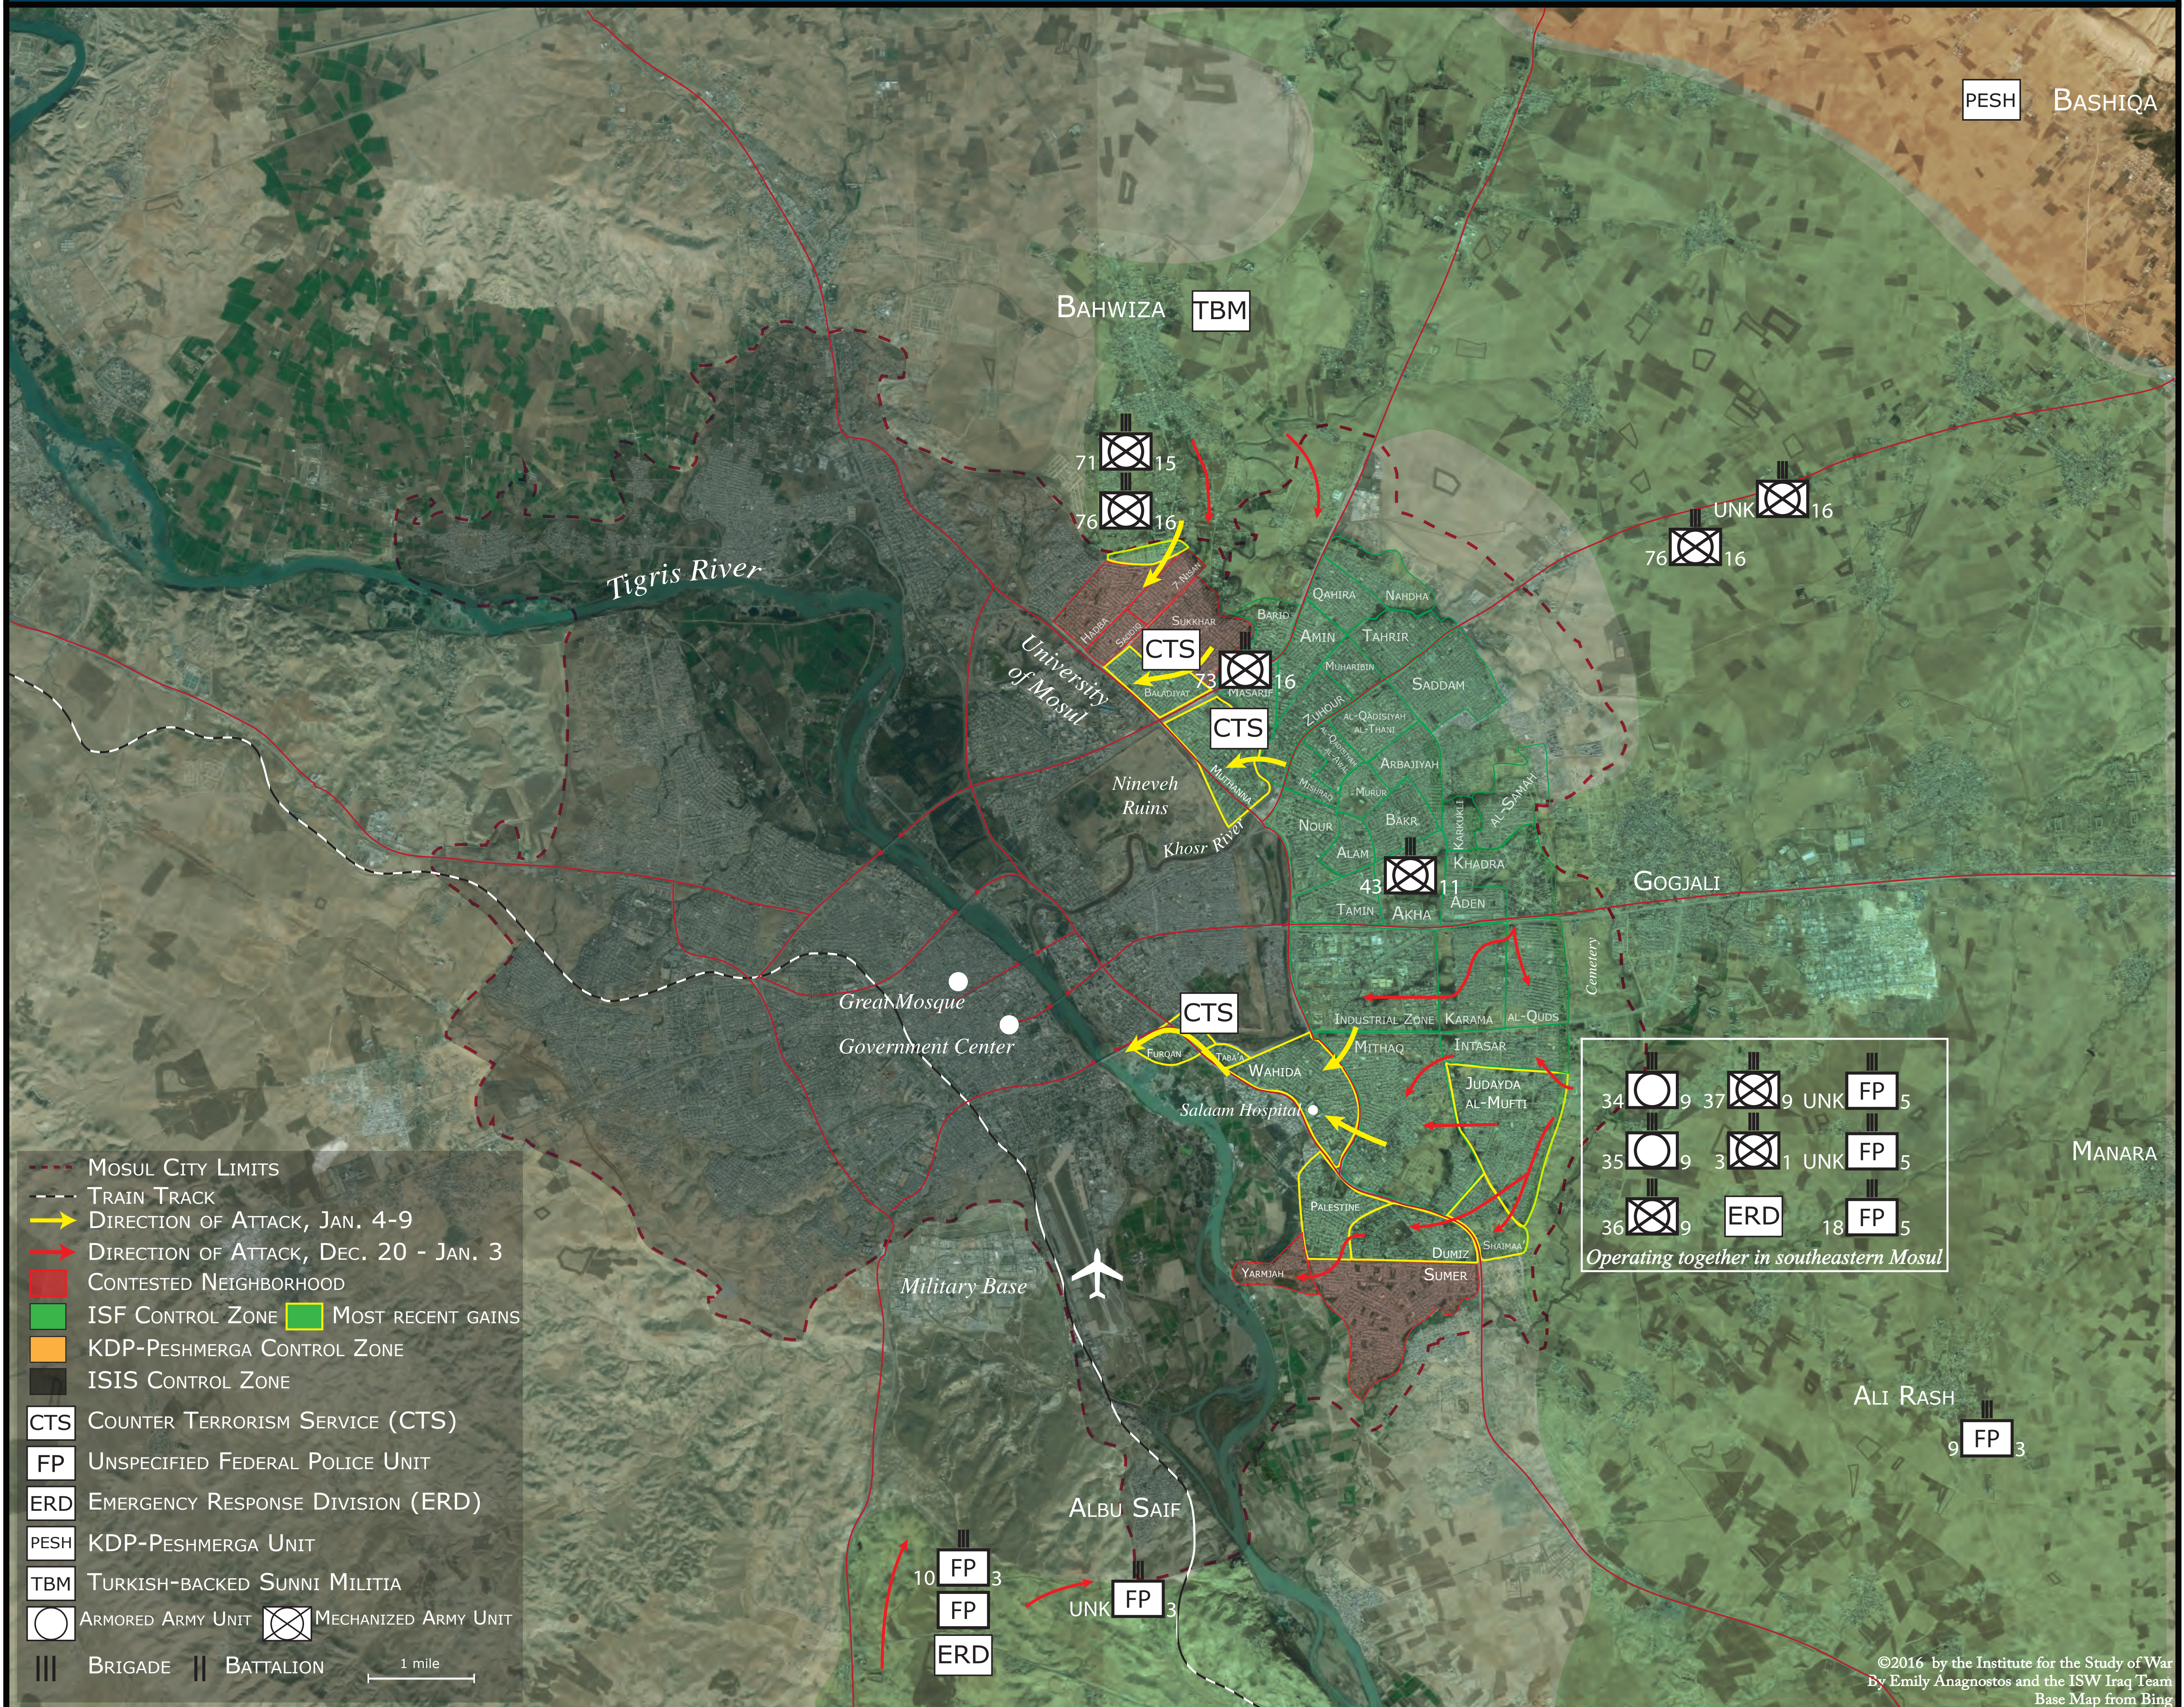

The Campaign for Mosul: January 4-9, 2017

- MOSUL CITY LIMITS
- TRAIN TRACK
- ➔ DIRECTION OF ATTACK, JAN. 4-9
- ➔ DIRECTION OF ATTACK, DEC. 20 - JAN. 3
- CONTESTED NEIGHBORHOOD
- ISF CONTROL ZONE MOST RECENT GAINS
- KDP-PESHMERGA CONTROL ZONE
- ISIS CONTROL ZONE
- CTS COUNTER TERRORISM SERVICE (CTS)
- FP UNSPECIFIED FEDERAL POLICE UNIT
- ERD EMERGENCY RESPONSE DIVISION (ERD)
- PESH KDP-PESHMERGA UNIT
- TBM TURKISH-BACKED SUNNI MILITIA
- ARMORED ARMY UNIT X MECHANIZED ARMY UNIT
- BRIGADE BATTALION

Operating together in southeastern Mosul

34	9	37	9	UNK	FP	5
35	9	3	1	UNK	FP	5
36	9	ERD		18	FP	5