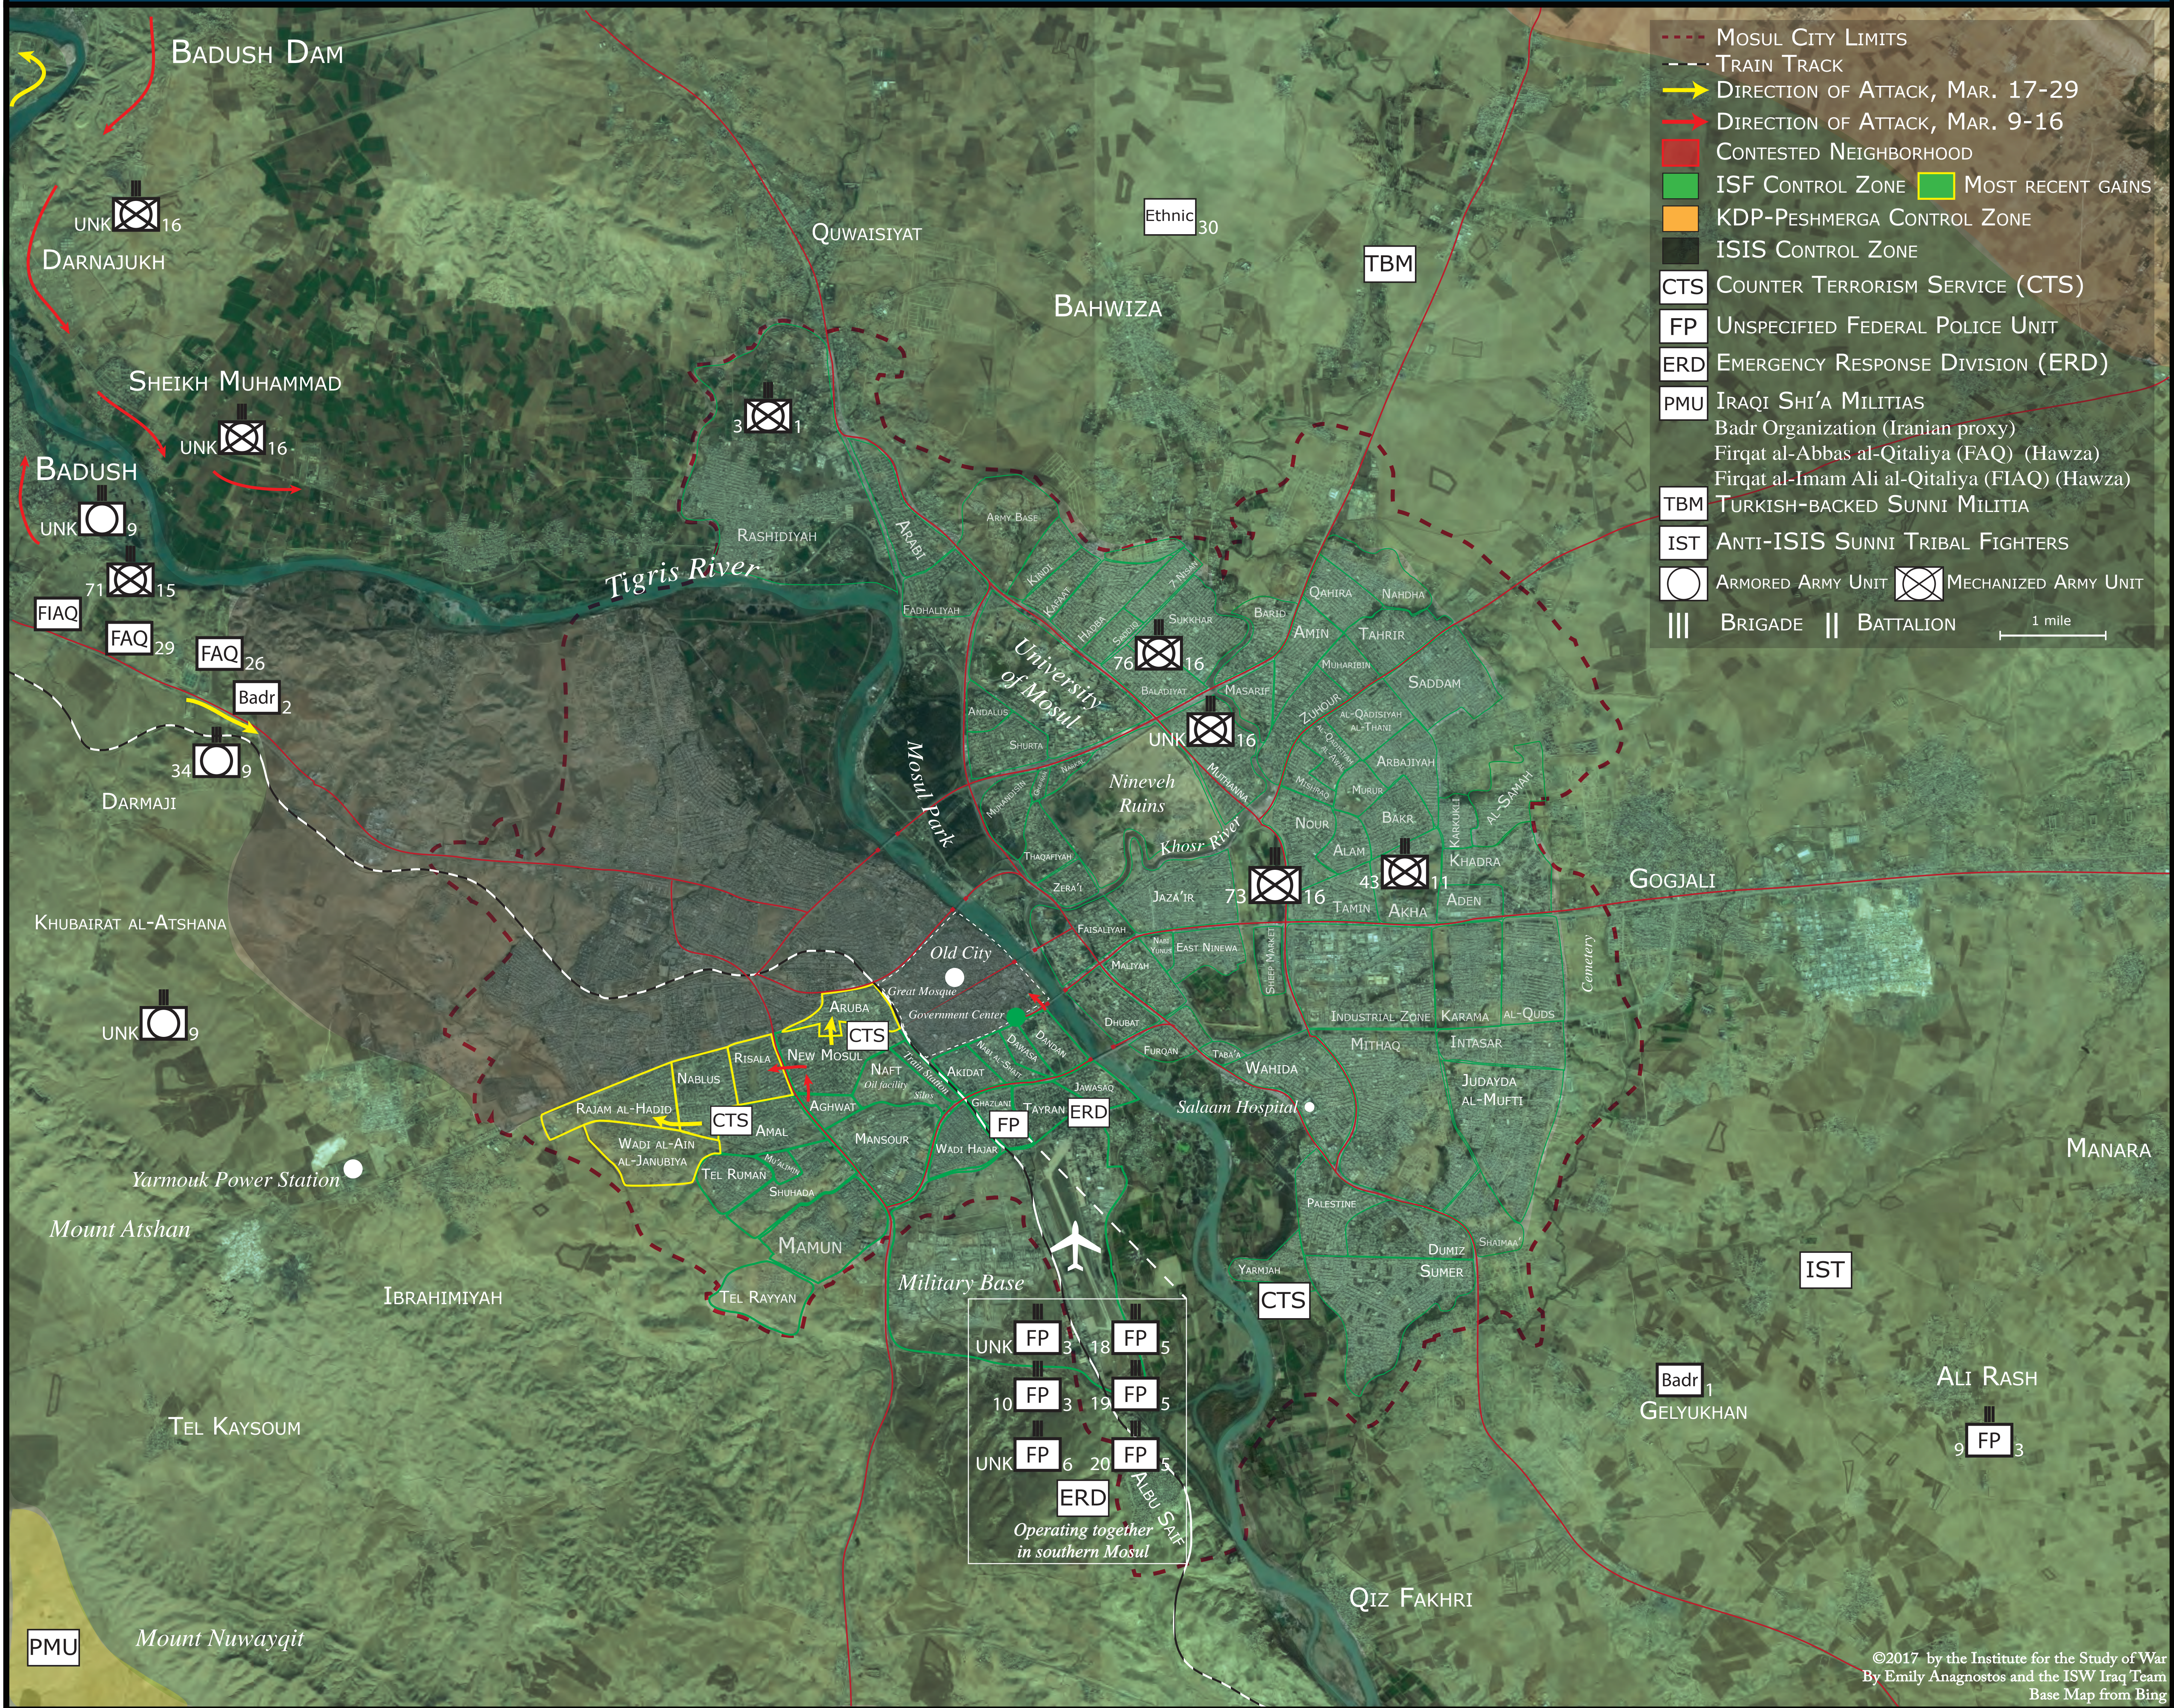

# The Campaign for Mosul: March 17-29, 2017

- MOSUL CITY LIMITS
- TRAIN TRACK
- DIRECTION OF ATTACK, MAR. 17-29
- DIRECTION OF ATTACK, MAR. 9-16
- CONTESTED NEIGHBORHOOD
- ISF CONTROL ZONE
- KDP-PESHMERGA CONTROL ZONE
- ISIS CONTROL ZONE
- CTS COUNTER TERRORISM SERVICE (CTS)
- FP UNSPECIFIED FEDERAL POLICE UNIT
- ERD EMERGENCY RESPONSE DIVISION (ERD)
- PMU IRAQI SHI'A MILITIAS  
Badr Organization (Iranian proxy)  
Firqat al-Abbas al-Qitaliya (FAQ) (Hawza)  
Firqat al-Imam Ali al-Qitaliya (FIAQ) (Hawza)
- TBM TURKISH-BACKED SUNNI MILITIA
- IST ANTI-ISIS SUNNI TRIBAL FIGHTERS
- ARMORED ARMY UNIT
- + MECHANIZED ARMY UNIT
- BRIGADE
- BATTALION
- 1 mile

UNK FP 3 18 FP 5  
10 FP 3 19 FP 5  
UNK FP 6 20 FP 5  
ERD  
*Operating together  
in southern Mosul*