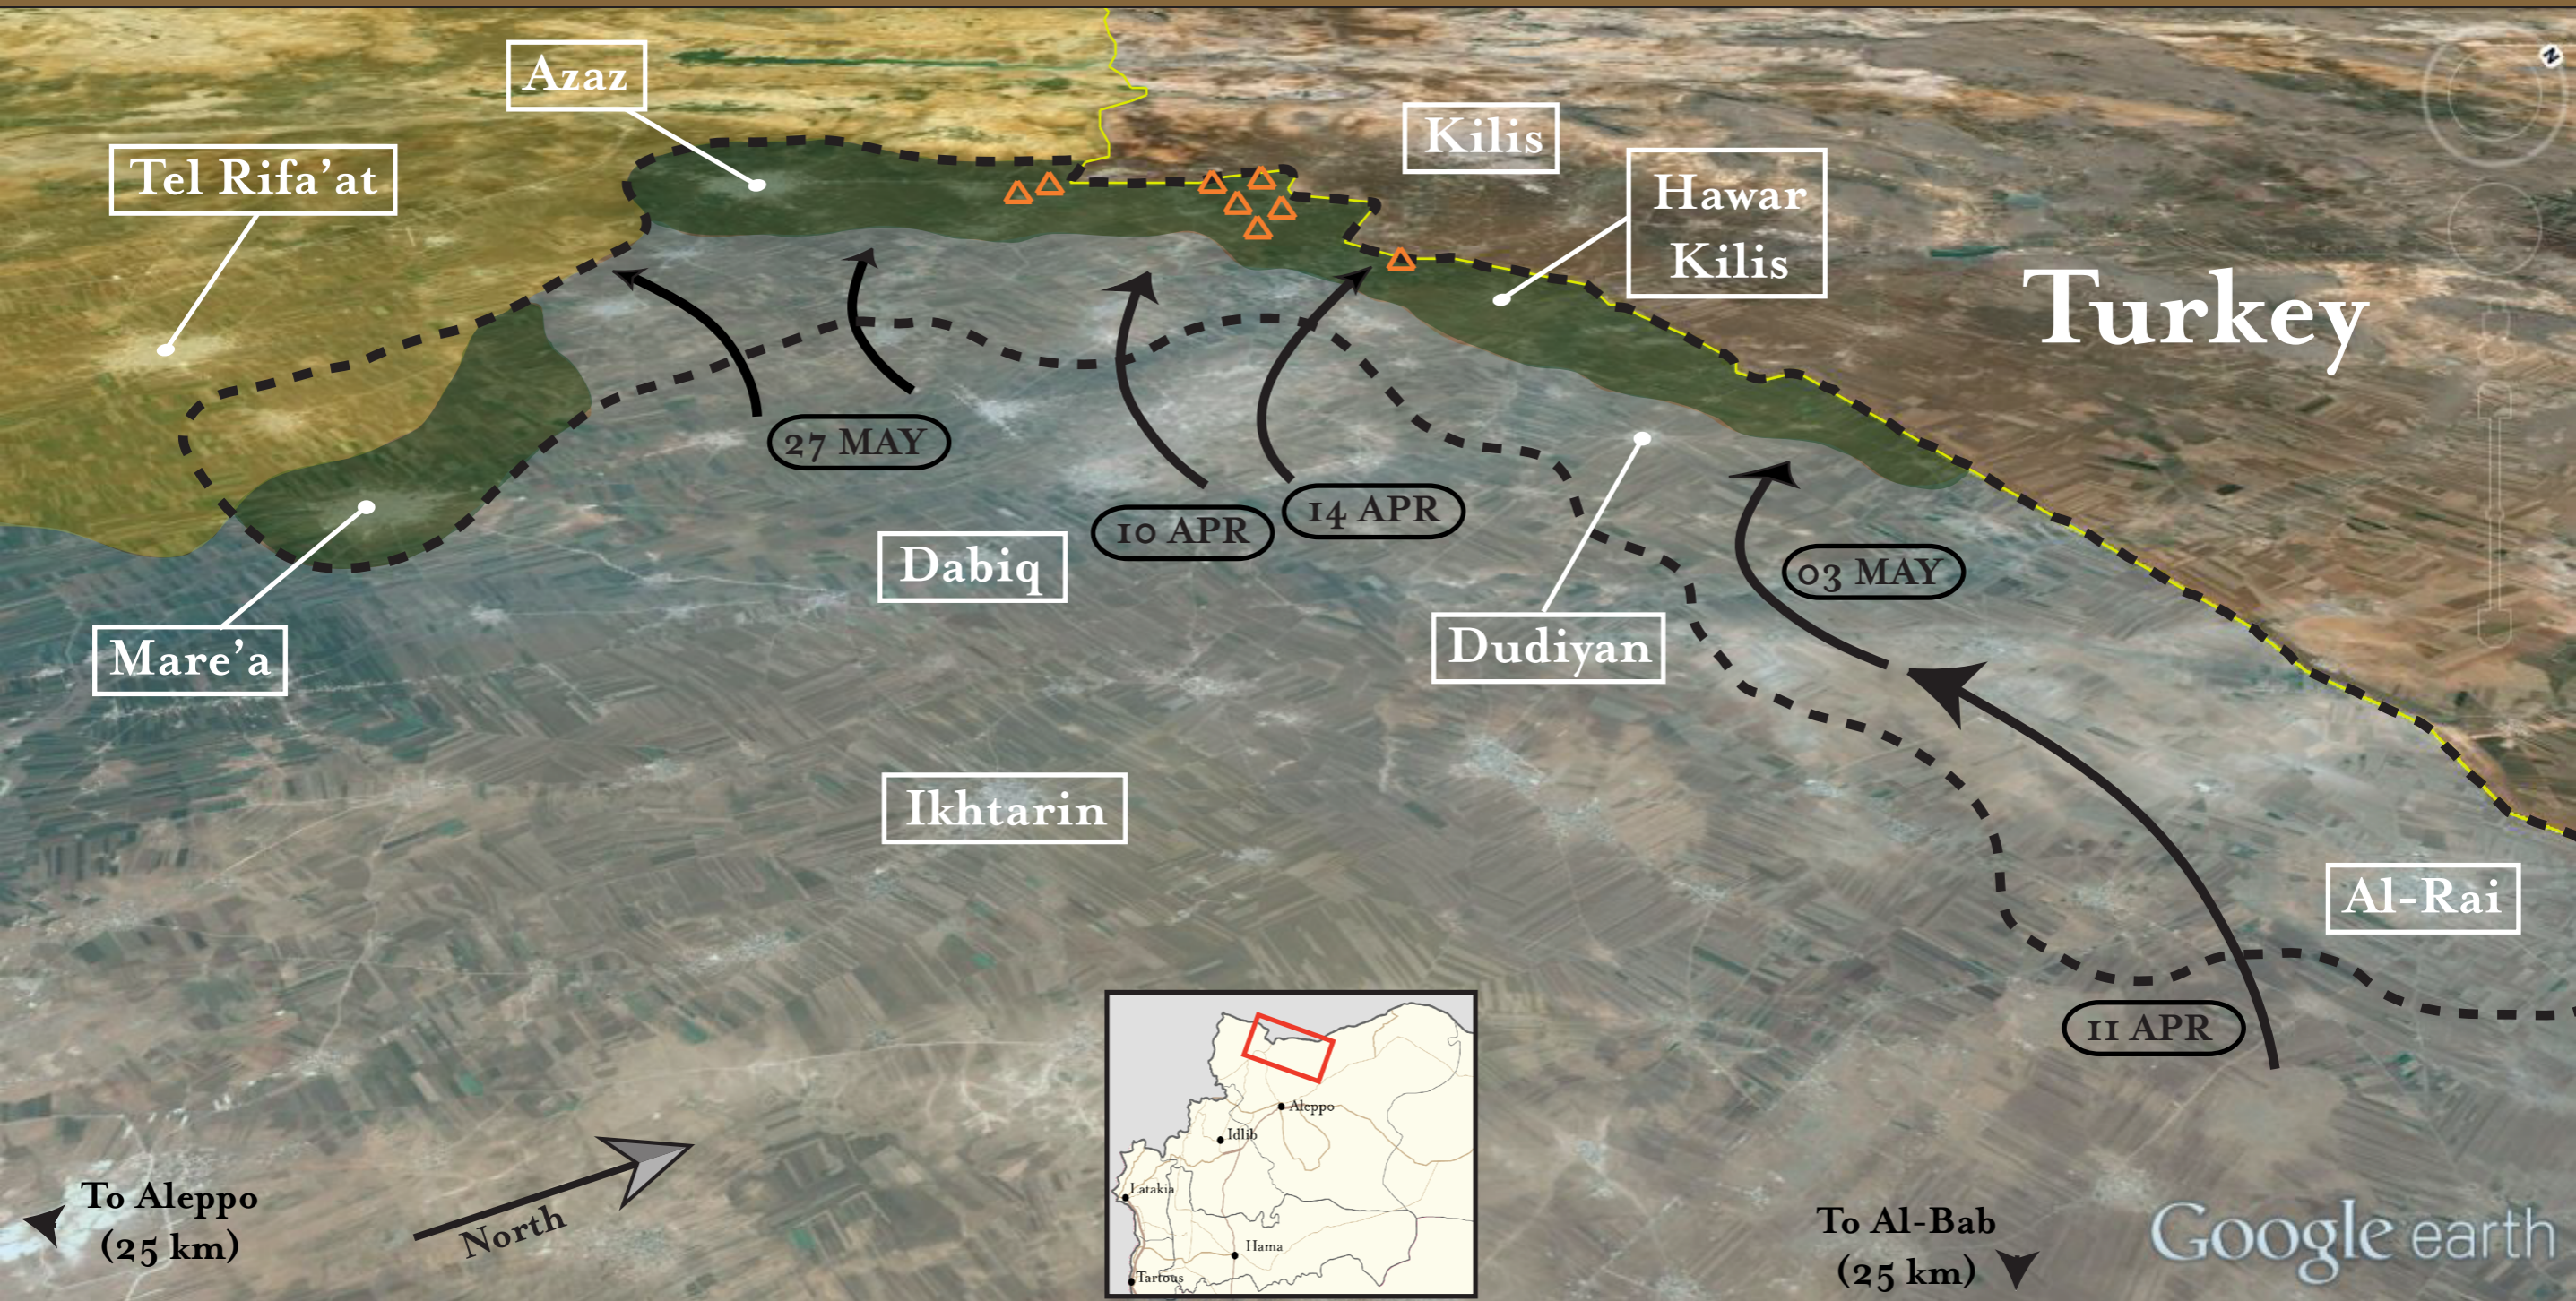

ISIS Campaign in Northern Aleppo Province: April - June 2016

Google earth

KEY	Opposition (03 JUN 2016)	Opposition (07 APR 2016)	Syrian Kurds (03 JUN 2016)	ISIS (03 JUN 2016)	Major ISIS Offensive	IDP Camps	BY: CHRISTOPHER KOZAK MAP CREDIT: GOOGLE EARTH