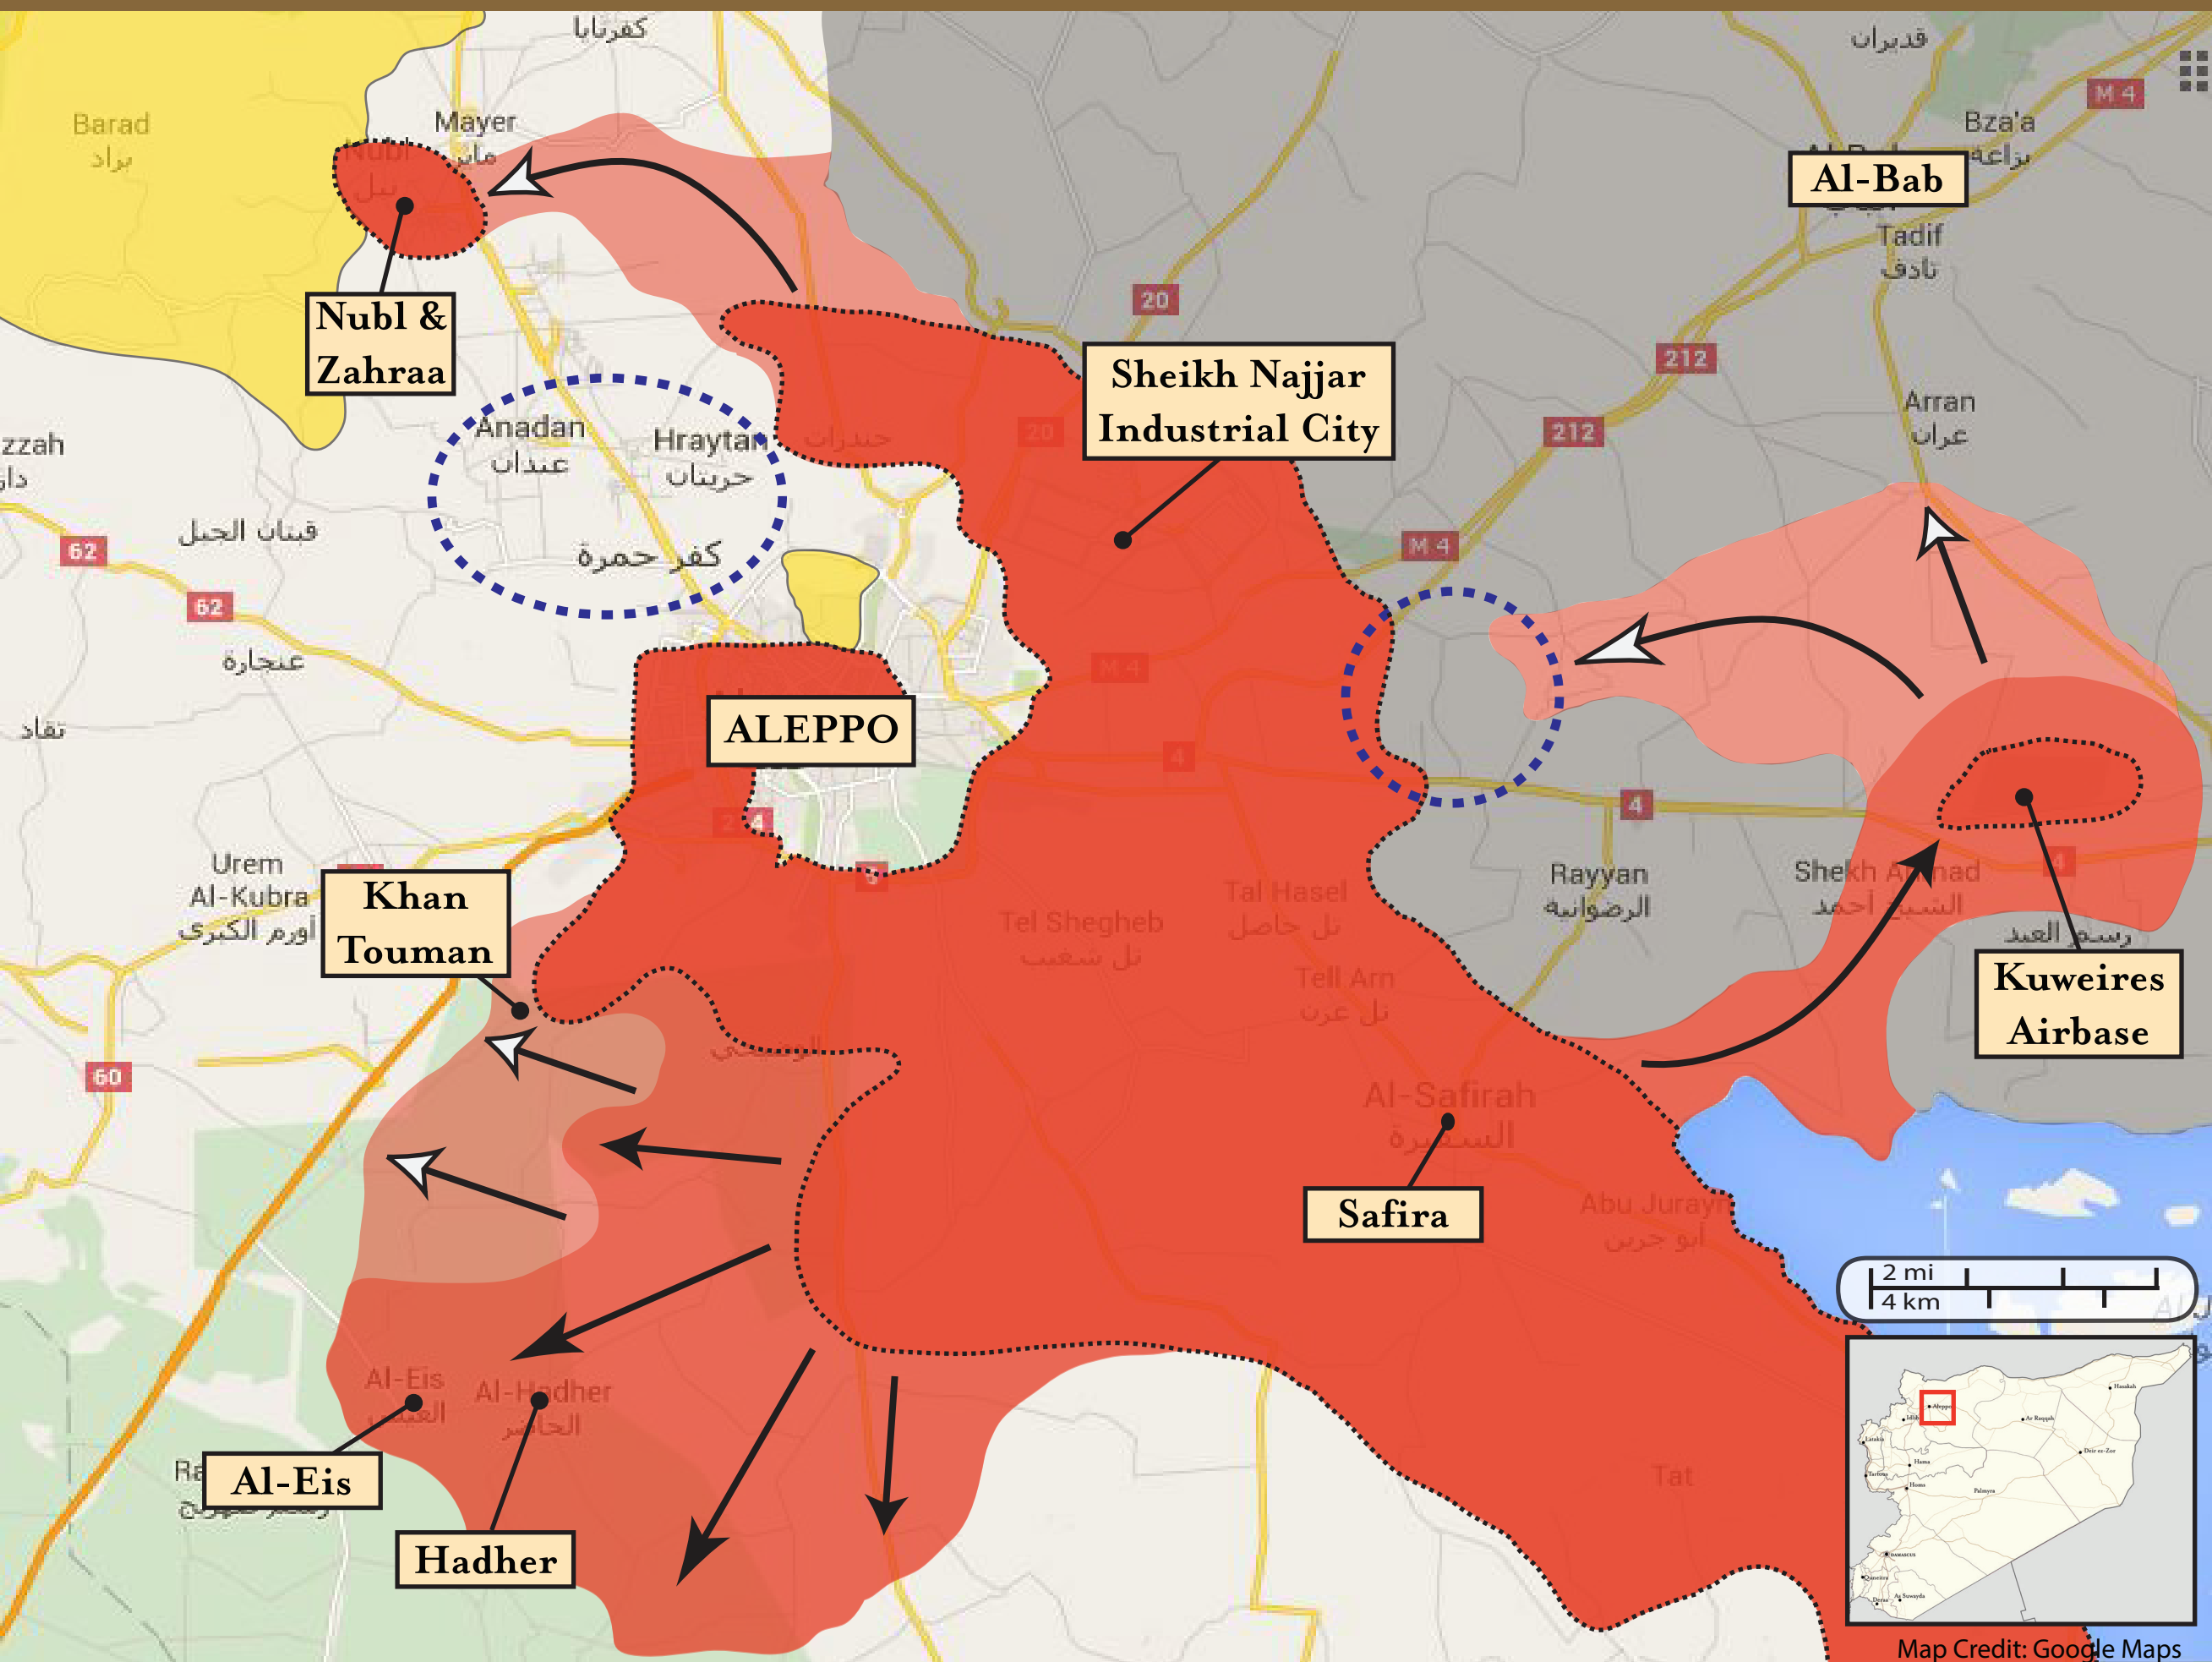

The Campaign for Aleppo: September 30, 2015 - February 5, 2016

Map Credit: Google Maps

KEY	Regime Control (30 SEP 2015)	Regime Control (01 DEC 2015)	Regime Control (05 FEB 2016)	ISIS Control	Kurd Control	Likely Targets Of Future Operations