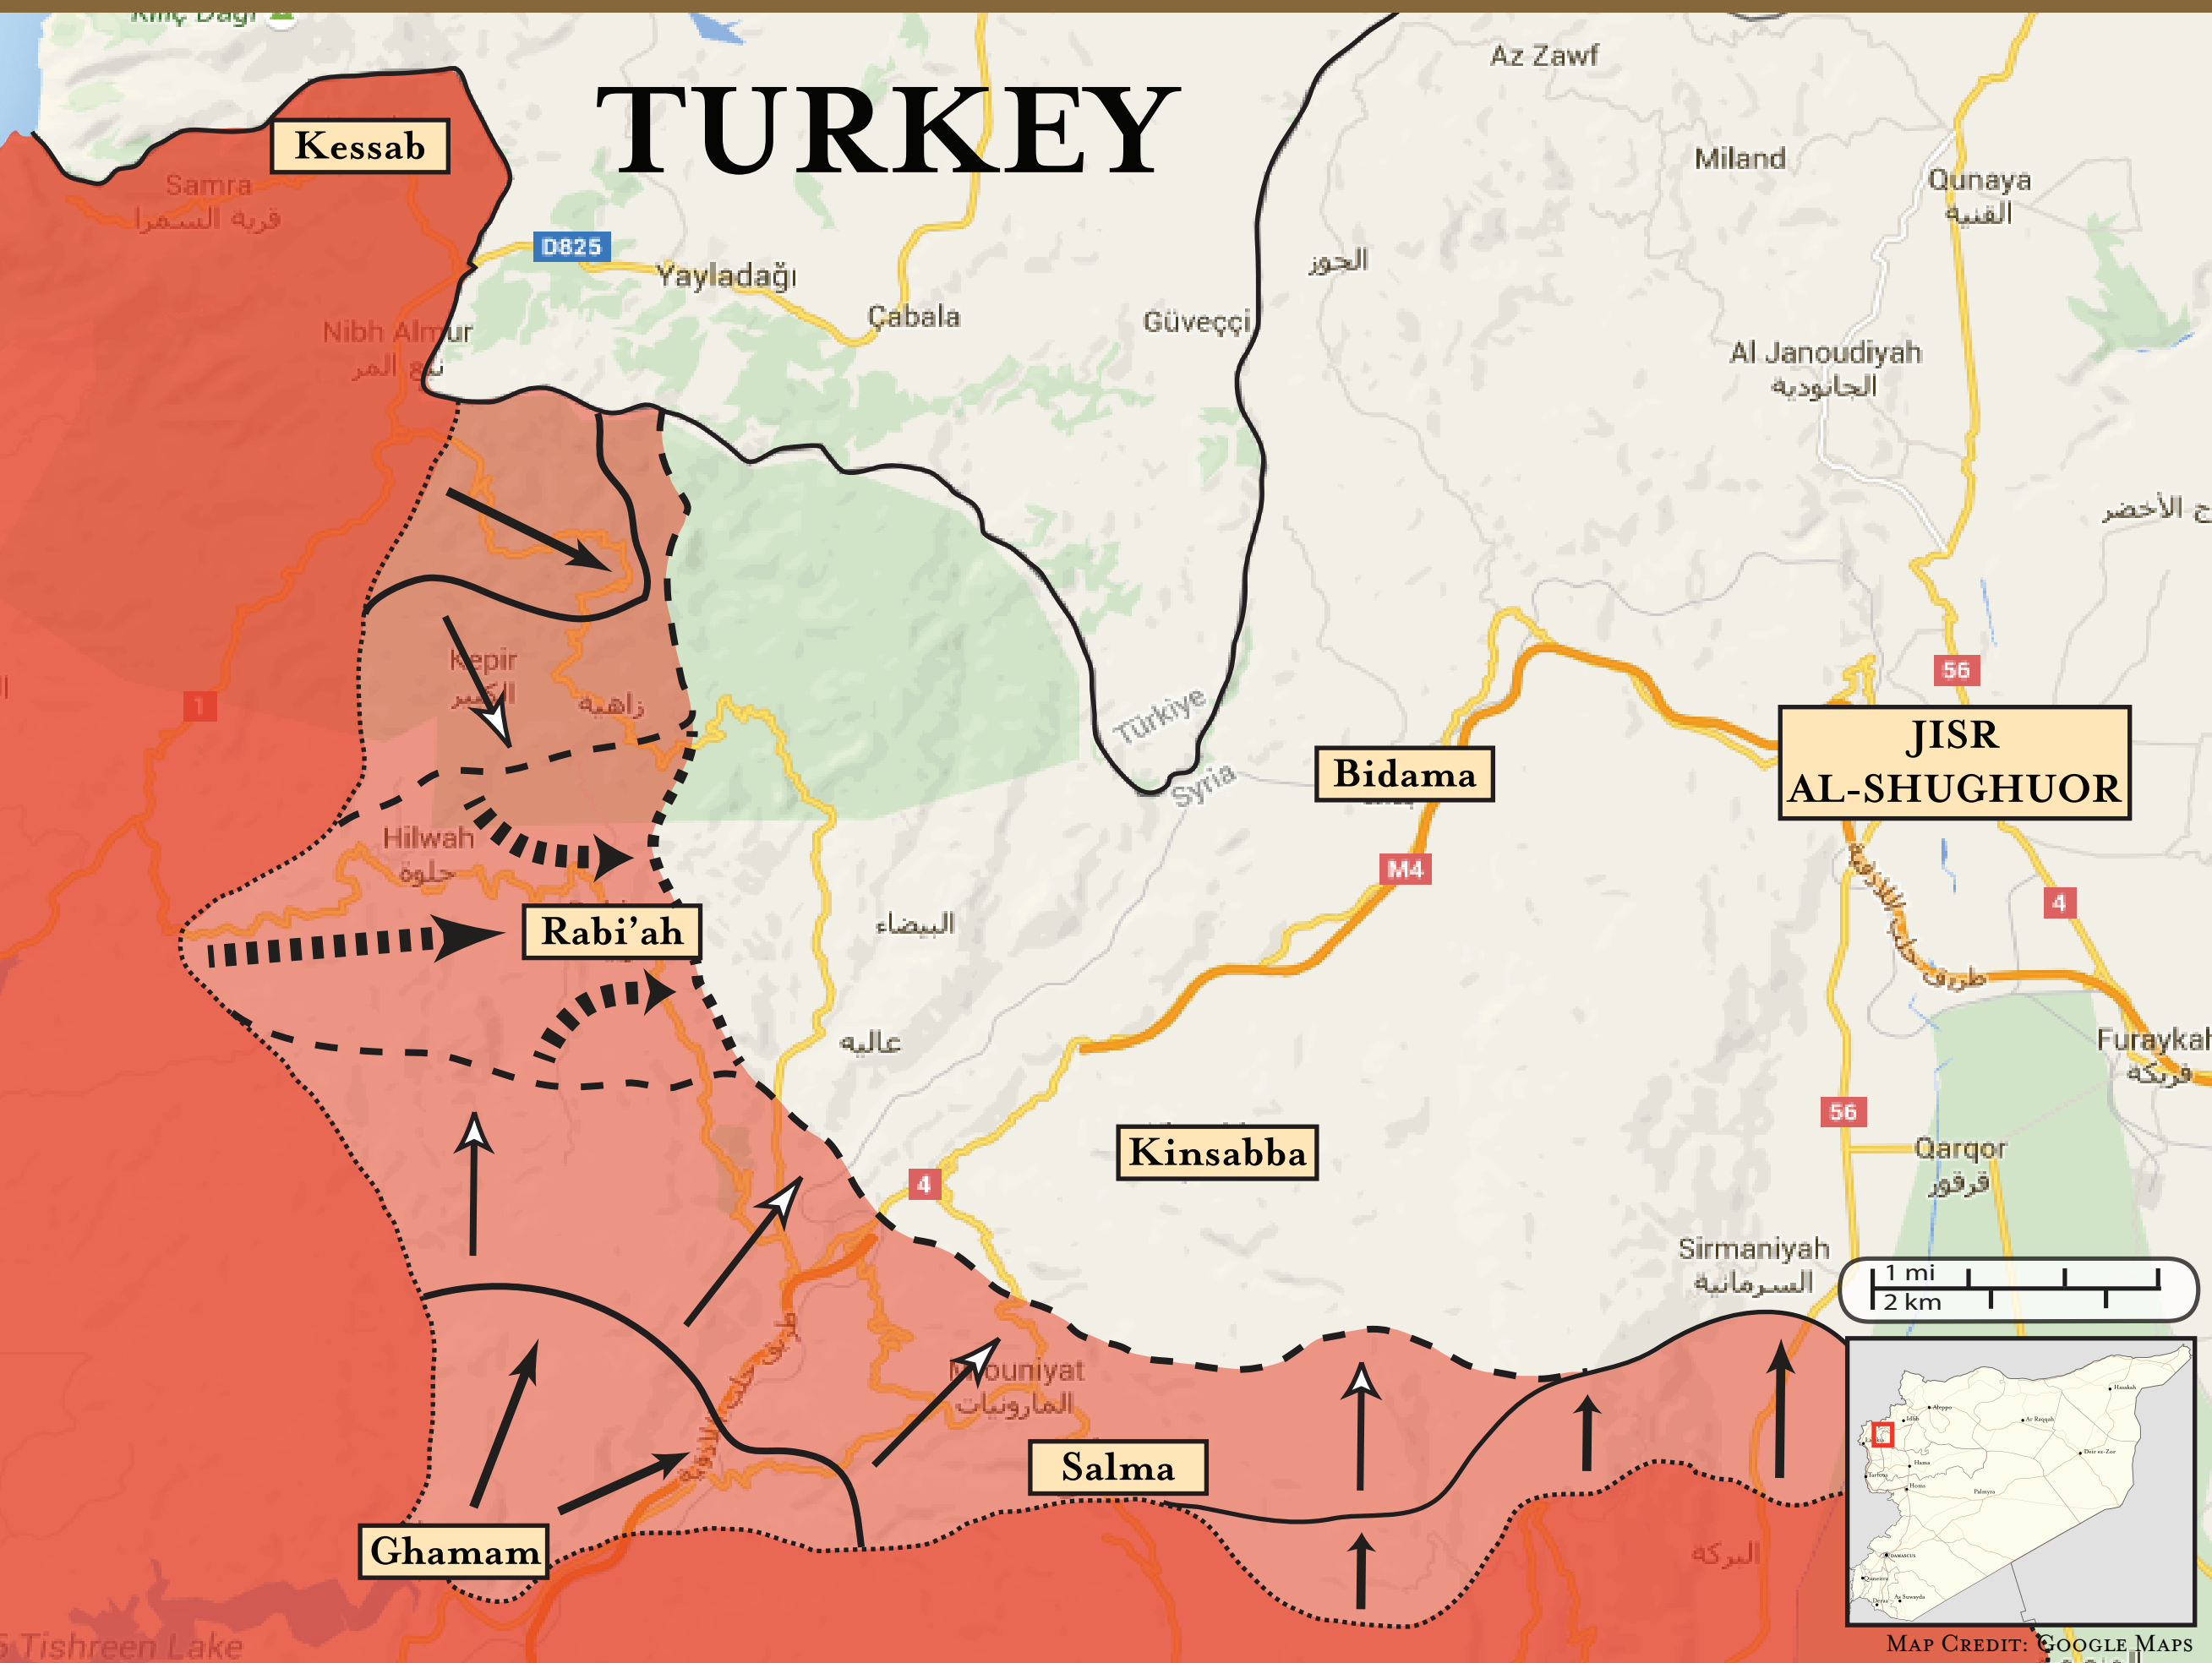

# The Campaign for Latakia Province: September 30, 2015 - February 5, 2016

KEY	Regime Control (30 SEP 2015)	Regime Control (05 FEB 2016)	30 SEP	01 JAN	22 JAN	05 FEB