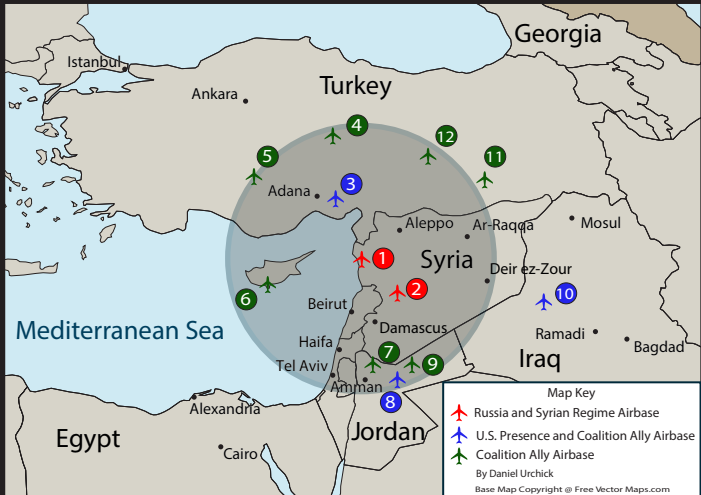

Russian S-400 SAM System Range

1 Bassel Al-Assad International Airport, Syria

2 Shayrat Airbase, Syria

3 Incirlik Airbase, Turkey

4 Erkiilet International Airport, Turkey

5 Konya Airbase, Turkey

6 RAF Akrotiri Airbase, Cyprus

7 King Hussein Airbase, Jordan

8 Al-Shaheed Muwaffaq Salti Airbase, Jordan

9 Prince Hassan Airbase, Jordan

10 Al-Asad Airbase, Iraq

11 Diyarbakir Airbase, Turkey

12 Malatya Erhaç Airbase, Turkey

Map Key

-  Russia and Syrian Regime Airbase
-  U.S. Presence and Coalition Ally Airbase
-  Coalition Ally Airbase

By Daniel Urchick

Base Map Copyright © Free Vector Maps.com